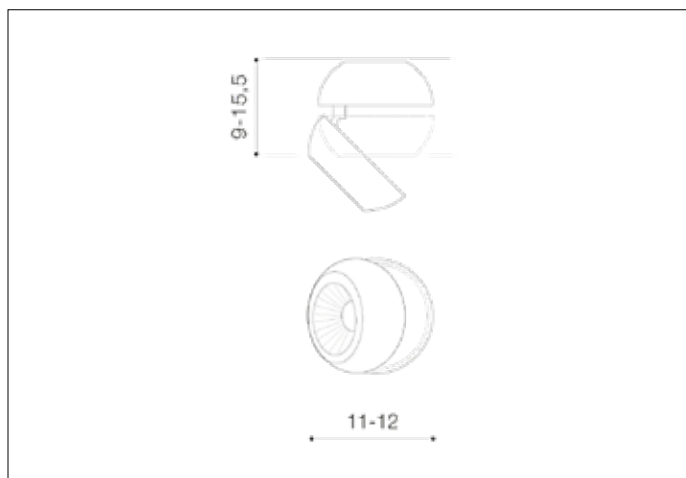

## Dimensions height / width / length [cm] Product Specifications

Product	9 ~ 15,5 x 11 ~ 12 x 11 ~ 12
Mounting inlet:	N/A x N/A x N/A
Ceiling base:	4,3 x 11 x N/A
Shades	4 x 11 x N/A

## Shipping info height / width / length [cm]

BOX 1:	10 x 11,5 x 11,5
BOX 2:	N/A x N/A x N/A
BOX 3:	N/A x N/A x N/A
Net weight [kg]	0,52
Gross weight [kg]	0,57

## Energy efficiency

Azzardo Sp. z o.o.  
ul. Strzeszyńska 33 60-479 Poznań,  
NIP: 929-185-75-07

[www.azzardolighting.com](http://www.azzardolighting.com)

Line	TECHNICAL
Type	Exposed Downlight
Type of track	N/A
Colour	White
Material	Metal
Light source	1
Type of socket	LED INTEGRATED
Lumens	N/A
Kelvins	3000
Beam angle	N/A
Dimmable	N/A
CCT	N/A
RGB	N/A
RA	? 80
App remote control	N/A
Remote control	N/A
Voltage	230V
Power	9W
Switch location	N/A
Protection class	IP20
Tilt	75°
Rotation	350°