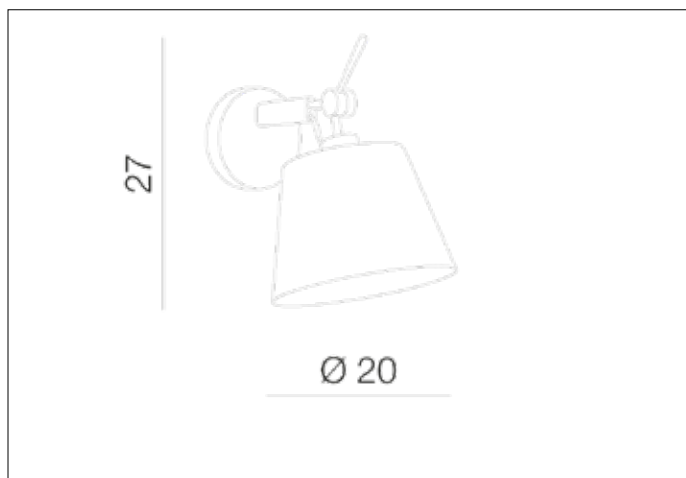

AZzardo[®]
LIGHTING

ZYTA WALL XS BK/GO ZFWH
AZ4187, EAN 5901238441878

Dimensions height / width / length [cm] Product Specifications

Product	27 x 20 x 30
Mounting inlet:	N/A x N/A x N/A
Ceiling base:	N/A x N/A x N/A
Shades	14 x 20 x N/A

Line	DECORATIVE
Type	Wall
Type of track	N/A
Colour	Black / Gold / White
Material	Aluminium
Light source	1
Type of socket	E27
Lumens	N/A
Kelvins	N/A
Beam angle	N/A
Dimmable	N/A
CCT	N/A
RGB	N/A
RA	N/A
App remote control	N/A
Remote control	N/A
Voltage	230V
Power	max LED 60W
Switch location	On the base
Protection class	IP20
Tilt	180°
Rotation	350°