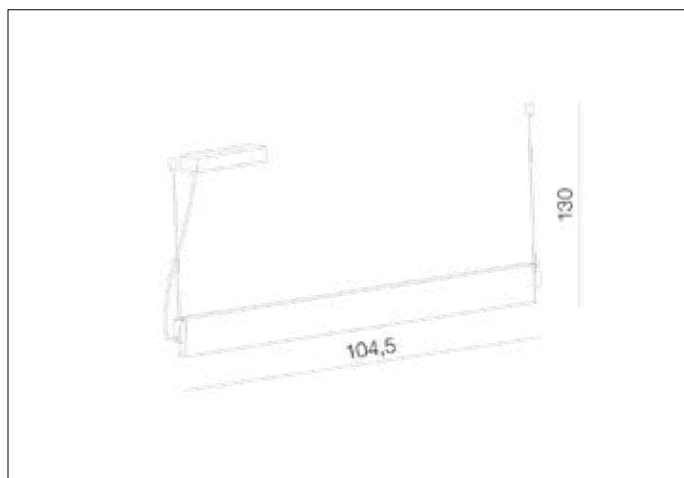

AZzardo[®]
LIGHTING

NORMAN XL BLACK
AZ4180, EAN 5901238441809

Dimensions height / width / length [cm] Product Specifications

Product	130 x 104,5 x 5,5
Mounting inlet:	N/A x N/A x N/A
Ceiling base:	3,5 / 2,5 x 20 / 1,6 x 5,5
Shades	8 x 101,5 x 1,5

Shipping info height / width / length [cm]

BOX 1:	10 x 26 x 115
BOX 2:	N/A x N/A x N/A
BOX 3:	N/A x N/A x N/A
Net weight [kg]	3,8
Gross weight [kg]	4,4

Energy efficiency

Azzardo Sp. z o.o.
ul. Strzeszyńska 33 60-479 Poznań,
NIP: 929-185-75-07

www.azzardolighting.com

Line	TECHNICAL
Type	Pendant
Type of track	N/A
Colour	Black / Chrome
Material	Metal
Light source	1
Type of socket	LED INTEGRATED
Lumens	1740
Kelvins	3000
Beam angle	N/A
Dimmable	N/A
CCT	N/A
RGB	N/A
RA	? 80
App remote control	N/A
Remote control	N/A
Voltage	230V
Power	29W
Switch location	N/A
Protection class	IP20
Tilt	N/A
Rotation	N/A