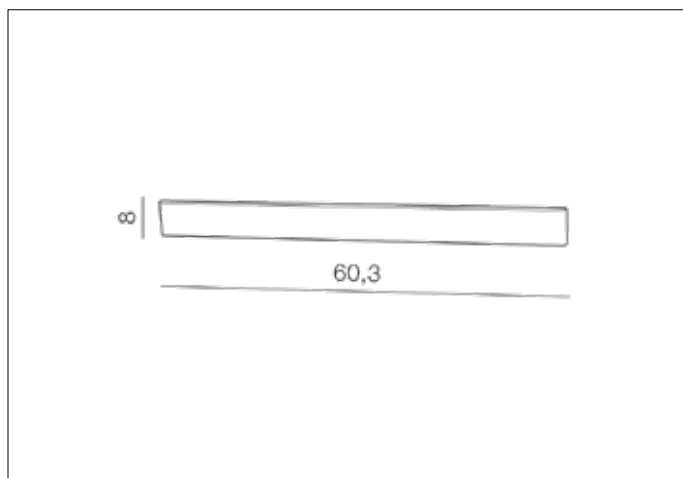

AZzardo[®]
LIGHTING

NORMAN WALL XL BLACK
AZ4179, EAN 5901238441793

Dimensions height / width / length [cm] Product Specifications

Product	8 x 60,3 x 3,4
Mounting inlet:	N/A x N/A x N/A
Ceiling base:	N/A x N/A x N/A
Shades	N/A x N/A x N/A

Line	TECHNICAL
Type	Wall
Type of track	N/A
Colour	Black
Material	Metal / Acryl
Light source	1
Type of socket	LED INTEGRATED
Lumens	1215
Kelvins	3000
Beam angle	N/A
Dimmable	N/A
CCT	N/A
RGB	N/A
RA	? 80
App remote control	N/A
Remote control	N/A
Voltage	230V
Power	23W
Switch location	N/A
Protection class	IP20
Tilt	N/A
Rotation	N/A

Shipping info height / width / length [cm]

BOX 1:	6,5 x 61 x 9,5
BOX 2:	N/A x N/A x N/A
BOX 3:	N/A x N/A x N/A
Net weight [kg]	1,5
Gross weight [kg]	1,7

Energy efficiency

Azzardo Sp. z o.o.
ul. Strzeszyńska 33 60-479 Poznań,
NIP: 929-185-75-07