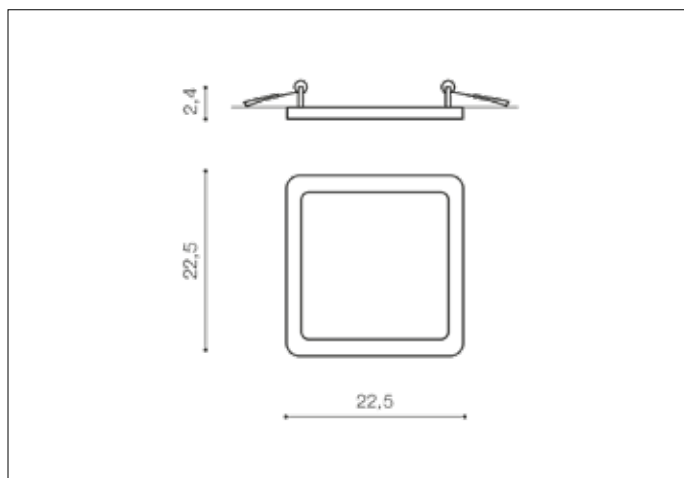

## Dimensions height / width / length [cm] Product Specifications

Product	2,4 x 22,5 x 22,5
Mounting inlet:	1,4 x 20,8 x 20,8
Ceiling base:	N/A x N/A x N/A
Shades	N/A x N/A x N/A

Line	TECHNICAL
Type	Downlight
Type of track	N/A
Colour	White
Material	Aluminium / Acryl
Light source	1
Type of socket	LED INTEGRATED
Lumens	N/A
Kelvins	3000
Beam angle	N/A
Dimmable	N/A
CCT	N/A
RGB	N/A
RA	? 80
App remote control	N/A
Remote control	N/A
Voltage	230V
Power	24W
Switch location	N/A
Protection class	IP44
Tilt	N/A
Rotation	N/A

## Shipping info height / width / length [cm]

BOX 1:	23,5 x 25,5 x 4,5
BOX 2:	N/A x N/A x N/A
BOX 3:	N/A x N/A x N/A
Net weight [kg]	0,53
Gross weight [kg]	0,65