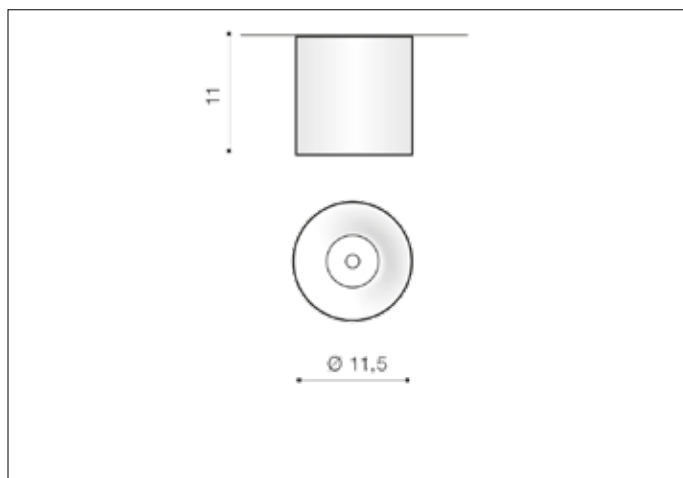

**AZzardo**<sup>®</sup>  
LIGHTING

MANE 30W WH  
AZ4155, EAN 5901238441557

## Dimensions height / width / length [cm] Product Specifications

Product	11 x 11,5 x N/A
Mounting inlet:	N/A x N/A x N/A
Ceiling base:	N/A x N/A x N/A
Shades	N/A x N/A x N/A

Line	TECHNICAL
Type	Exposed Downlight
Type of track	N/A
Colour	White
Material	Metal
Light source	1
Type of socket	LED INTEGRATED
Lumens	N/A
Kelvins	3000
Beam angle	N/A
Dimmable	N/A
CCT	N/A
RGB	N/A
RA	? 80
App remote control	N/A
Remote control	N/A
Voltage	230V
Power	30W
Switch location	N/A
Protection class	IP20
Tilt	N/A
Rotation	N/A

## Shipping info height / width / length [cm]

BOX 1:	12,5 x 12,5 x 12,5
BOX 2:	N/A x N/A x N/A
BOX 3:	N/A x N/A x N/A
Net weight [kg]	0,6
Gross weight [kg]	0,66