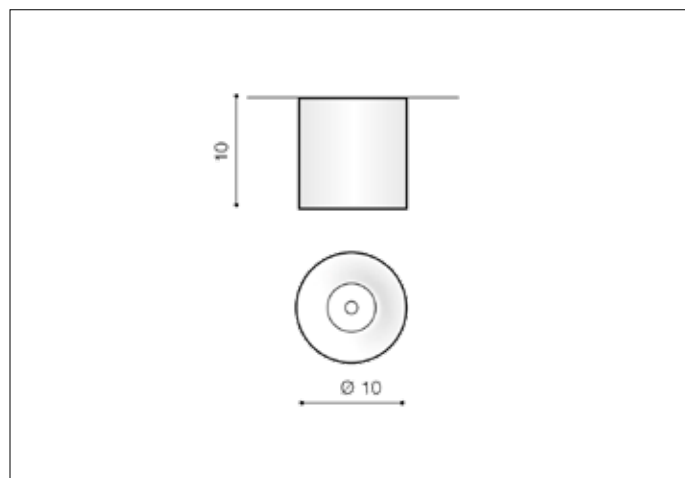

AZzardo[®]
LIGHTING

MANE 20W GO
AZ4154, EAN 5901238441540

Dimensions height / width / length [cm] Product Specifications

Product	10 x 10 x N/A
Mounting inlet:	N/A x N/A x N/A
Ceiling base:	N/A x N/A x N/A
Shades	N/A x N/A x N/A

Line	TECHNICAL
Type	Exposed Downlight
Type of track	N/A
Colour	Gold
Material	Metal
Light source	1
Type of socket	LED INTEGRATED
Lumens	N/A
Kelvins	3000
Beam angle	N/A
Dimmable	N/A
CCT	N/A
RGB	N/A
RA	? 80
App remote control	N/A
Remote control	N/A
Voltage	230V
Power	20W
Switch location	N/A
Protection class	IP20
Tilt	N/A
Rotation	N/A

Shipping info height / width / length [cm]

BOX 1:	11 x 11 x 11
BOX 2:	N/A x N/A x N/A
BOX 3:	N/A x N/A x N/A
Net weight [kg]	0,55
Gross weight [kg]	0,6

Energy efficiency

Azzardo Sp. z o.o.
ul. Strzeszyńska 33 60-479 Poznań,
NIP: 929-185-75-07