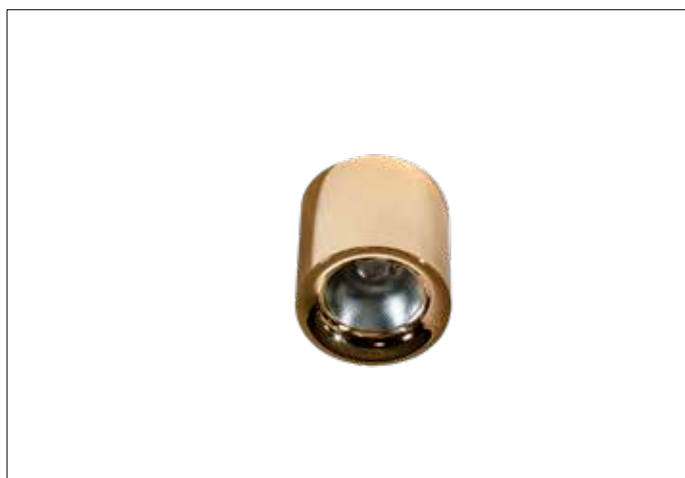

AZzardo[®]
LIGHTING

MANE 20W GO
AZ4154, EAN 5901238441540

Dimensions height / width / length [cm] Product Specifications

Product	10 x 10 x N/A
Mounting inlet:	N/A x N/A x N/A
Ceiling base:	N/A x N/A x N/A
Shades	N/A x N/A x N/A

Line	TECHNICAL
Type	Exposed Downlight
Type of track	N/A
Colour	Gold
Material	Metal
Light source	1
Type of socket	LED INTEGRATED
Lumens	N/A
Kelvins	3000
Beam angle	N/A
Dimmable	N/A
CCT	N/A
RGB	N/A
RA	? 80
App remote control	N/A
Remote control	N/A
Voltage	230V
Power	20W
Switch location	N/A
Protection class	IP20
Tilt	N/A
Rotation	N/A