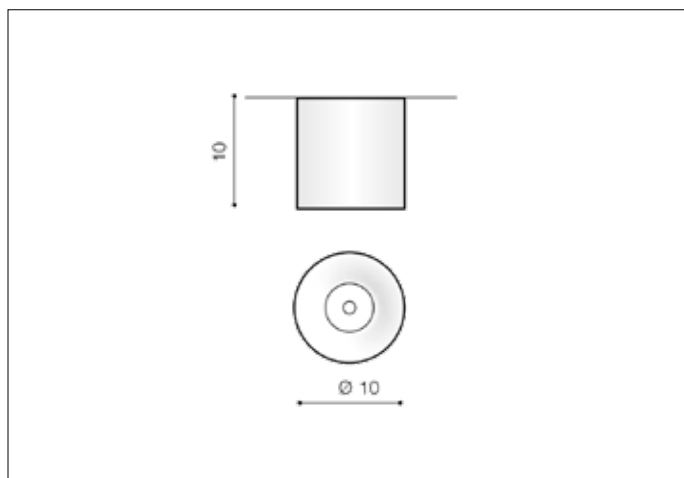

AZzardo[®]
LIGHTING

MANE 20W BK
AZ4153, EAN 5901238441533

Dimensions height / width / length [cm] Product Specifications

Product	10 x 10 x N/A
Mounting inlet:	N/A x N/A x N/A
Ceiling base:	N/A x N/A x N/A
Shades	N/A x N/A x N/A

Line	TECHNICAL
Type	Exposed Downlight
Type of track	N/A
Colour	Black
Material	Metal
Light source	1
Type of socket	LED INTEGRATED
Lumens	N/A
Kelvins	3000
Beam angle	N/A
Dimmable	N/A
CCT	N/A
RGB	N/A
RA	? 80
App remote control	N/A
Remote control	N/A
Voltage	230V
Power	20W
Switch location	N/A
Protection class	IP20
Tilt	N/A
Rotation	N/A

Shipping info height / width / length [cm]

BOX 1:	11 x 11 x 11
BOX 2:	N/A x N/A x N/A
BOX 3:	N/A x N/A x N/A
Net weight [kg]	0,55
Gross weight [kg]	0,6

Energy efficiency

Azzardo Sp. z o.o.
ul. Strzeszyńska 33 60-479 Poznań,
NIP: 929-185-75-07