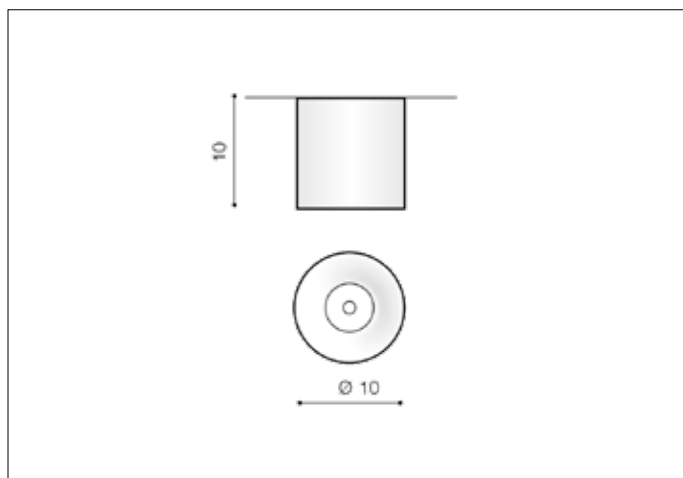

AZzardo[®]
 LIGHTING

 MANE 20W WH
 AZ4152, EAN 5901238441526

Dimensions height / width / length [cm] **Product Specifications**

Product	10 x 10 x N/A
Mounting inlet:	N/A x N/A x N/A
Ceiling base:	N/A x N/A x N/A
Shades	N/A x N/A x N/A

Line	TECHNICAL
Type	Exposed Downlight
Type of track	N/A
Colour	White
Material	Metal
Light source	1
Type of socket	LED INTEGRATED
Lumens	N/A
Kelvins	3000
Beam angle	N/A
Dimmable	N/A
CCT	N/A
RGB	N/A
RA	? 80
App remote control	N/A
Remote control	N/A
Voltage	230V
Power	20W
Switch location	N/A
Protection class	IP20
Tilt	N/A
Rotation	N/A

Shipping info height / width / length [cm]

BOX 1:	11 x 11 x 11
BOX 2:	N/A x N/A x N/A
BOX 3:	N/A x N/A x N/A
Net weight [kg]	0,55
Gross weight [kg]	0,6

Energy efficiency

Azzardo Sp. z o.o.
 ul. Strzeszyńska 33 60-479 Poznań,
 NIP: 929-185-75-07