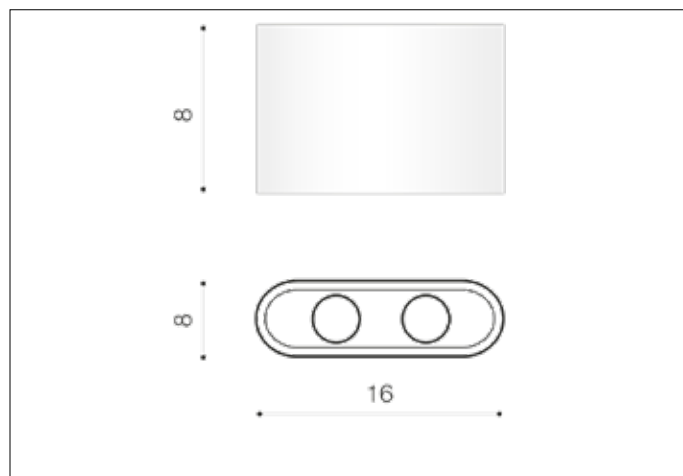

AZzardo[®]
LIGHTING

VEGA BK/BK

AZ4145, EAN 5901238441458

Dimensions height / width / length [cm] Product Specifications

Product	8 x 16 x 8
Mounting inlet:	N/A x N/A x N/A
Ceiling base:	N/A x N/A x N/A
Shades	N/A x N/A x N/A

Line	TECHNICAL
Type	Wall
Type of track	N/A
Colour	Black
Material	Metal
Light source	1
Type of socket	G9
Lumens	N/A
Kelvins	N/A
Beam angle	N/A
Dimmable	N/A
CCT	N/A
RGB	N/A
RA	N/A
App remote control	N/A
Remote control	N/A
Voltage	230V
Power	max LED 40W
Switch location	N/A
Protection class	IP20
Tilt	N/A
Rotation	N/A

Shipping info height / width / length [cm]

BOX 1:	8,5 x 16,5 x 8,5
BOX 2:	N/A x N/A x N/A
BOX 3:	N/A x N/A x N/A
Net weight [kg]	0,5
Gross weight [kg]	0,55

Energy efficiency

Azzardo Sp. z o.o.
ul. Strzeszyńska 33 60-479 Poznań,
NIP: 929-185-75-07