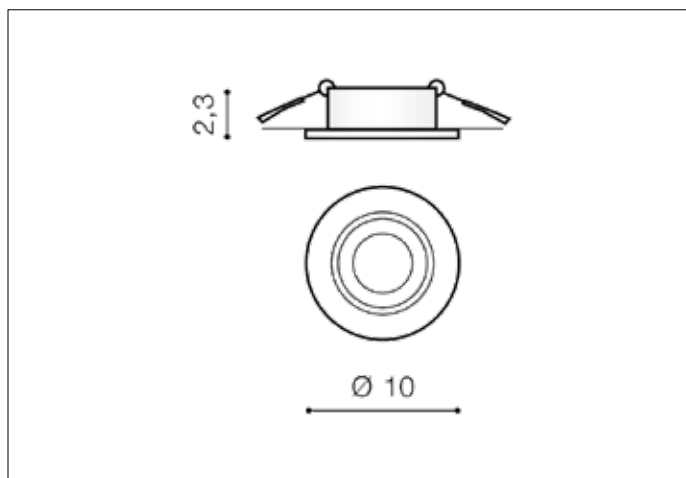

AZzardo[®]
LIGHTING

CARLO 1 BK WPUST
AZ4141, EAN 5901238441410

Dimensions height / width / length [cm] Product Specifications

Product	2,3 x 10 x N/A
Mounting inlet:	2,1 x 8 x N/A
Ceiling base:	N/A x N/A x N/A
Shades	N/A x N/A x N/A

Line	TECHNICAL
Type	Downlight
Type of track	N/A
Colour	Black
Material	Aluminium
Light source	1
Type of socket	GU10
Lumens	N/A
Kelvins	N/A
Beam angle	N/A
Dimmable	N/A
CCT	N/A
RGB	N/A
RA	N/A
App remote control	N/A
Remote control	N/A
Voltage	230V
Power	max LED 50W
Switch location	N/A
Protection class	IP20
Tilt	45°
Rotation	N/A

Shipping info height / width / length [cm]

BOX 1:	4,5 x 12 x 12
BOX 2:	N/A x N/A x N/A
BOX 3:	N/A x N/A x N/A
Net weight [kg]	0,14
Gross weight [kg]	0,19

Energy efficiency

N/A

Azzardo Sp. z o.o.
ul. Strzeszyńska 33 60-479 Poznań,
NIP: 929-185-75-07