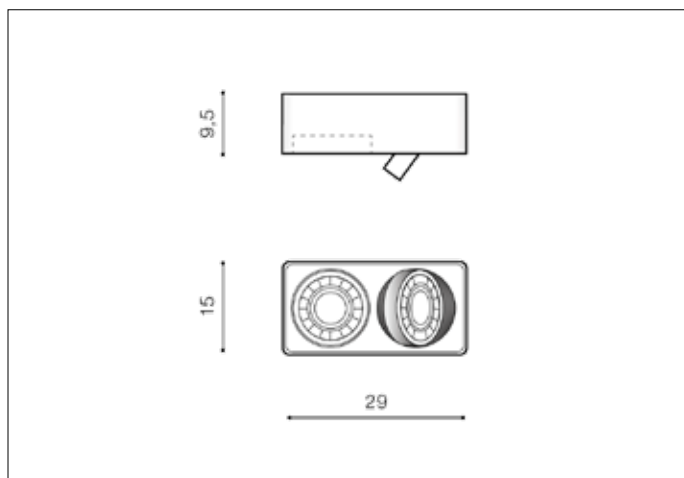

AZzardo[®]
LIGHTING

PAOLA 2 230V BK
AZ4134, EAN 5901238441342

Dimensions height / width / length [cm] Product Specifications

Product	9,5 x 29 x 15
Mounting inlet:	N/A x N/A x N/A
Ceiling base:	N/A x N/A x N/A
Shades	N/A x N/A x N/A

Line	TECHNICAL
Type	Exposed Downlight
Type of track	N/A
Colour	Black
Material	Metal / Aluminium
Light source	2
Type of socket	ES111 ~ GU10
Lumens	N/A
Kelvins	N/A
Beam angle	N/A
Dimmable	N/A
CCT	N/A
RGB	N/A
RA	N/A
App remote control	N/A
Remote control	N/A
Voltage	230V
Power	max LED 16W
Switch location	N/A
Protection class	IP20
Tilt	40°
Rotation	N/A

Shipping info height / width / length [cm]

BOX 1:	10,5 x 29,5 x 15,5
BOX 2:	N/A x N/A x N/A
BOX 3:	N/A x N/A x N/A
Net weight [kg]	1,2
Gross weight [kg]	1,4

Energy efficiency

N/A

Azzardo Sp. z o.o.
ul. Strzeszyńska 33 60-479 Poznań,
NIP: 929-185-75-07