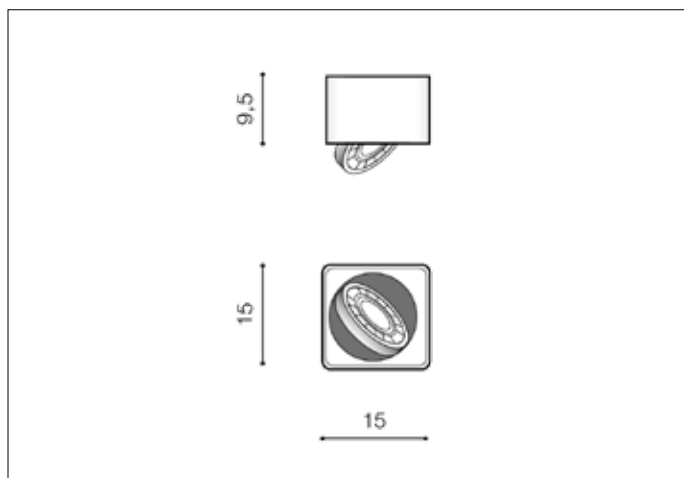

AZzardo[®]
LIGHTING

PAOLA 1 230V BK
AZ4130, EAN 5901238441304

Dimensions height / width / length [cm] Product Specifications

Product	9,5 x 15 x 15
Mounting inlet:	N/A x N/A x N/A
Ceiling base:	N/A x N/A x N/A
Shades	N/A x N/A x N/A

Line	TECHNICAL
Type	Exposed Downlight
Type of track	N/A
Colour	Black
Material	Metal / Aluminium
Light source	1
Type of socket	ES111 ~ GU10
Lumens	N/A
Kelvins	N/A
Beam angle	N/A
Dimmable	N/A
CCT	N/A
RGB	N/A
RA	N/A
App remote control	N/A
Remote control	N/A
Voltage	230V
Power	max LED 16W
Switch location	N/A
Protection class	IP20
Tilt	40°
Rotation	N/A

Shipping info height / width / length [cm]

BOX 1:	10,5 x 15,5 x 15,5
BOX 2:	N/A x N/A x N/A
BOX 3:	N/A x N/A x N/A
Net weight [kg]	0,74
Gross weight [kg]	0,82

Energy efficiency

N/A

Azzardo Sp. z o.o.
ul. Strzeszyńska 33 60-479 Poznań,
NIP: 929-185-75-07