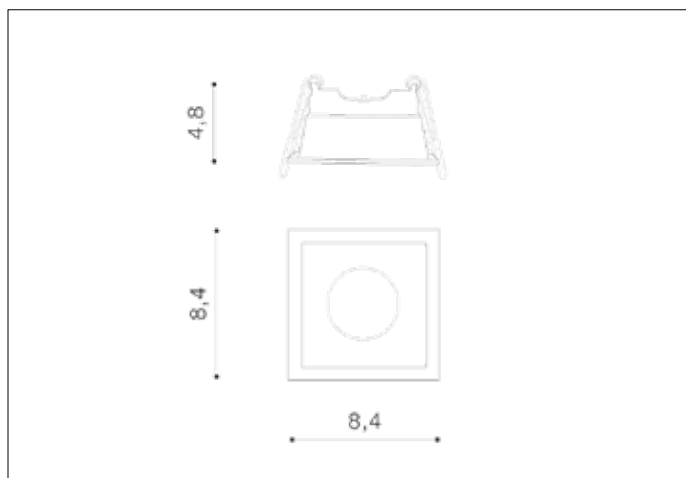

AZzardo[®]
LIGHTING

MILET BK
AZ4076, EAN 5901238440765

Dimensions height / width / length [cm] Product Specifications

Product	4,8 x 8,4 x 8,4
Mounting inlet:	4,6 x 7,2 x 7,2
Ceiling base:	N/A x N/A x N/A
Shades	N/A x N/A x N/A

Line	TECHNICAL
Type	Downlight
Type of track	N/A
Colour	Black
Material	Metal
Light source	1
Type of socket	GU10
Lumens	N/A
Kelvins	N/A
Beam angle	N/A
Dimmable	N/A
CCT	N/A
RGB	N/A
RA	N/A
App remote control	N/A
Remote control	N/A
Voltage	230V
Power	max LED 50W
Switch location	N/A
Protection class	IP20
Tilt	N/A
Rotation	N/A

Shipping info height / width / length [cm]

BOX 1:	6,5 x 10 x 9
BOX 2:	N/A x N/A x N/A
BOX 3:	N/A x N/A x N/A
Net weight [kg]	0,1
Gross weight [kg]	0,14

Energy efficiency

N/A

Azzardo Sp. z o.o.
ul. Strzeszyńska 33 60-479 Poznań,
NIP: 929-185-75-07