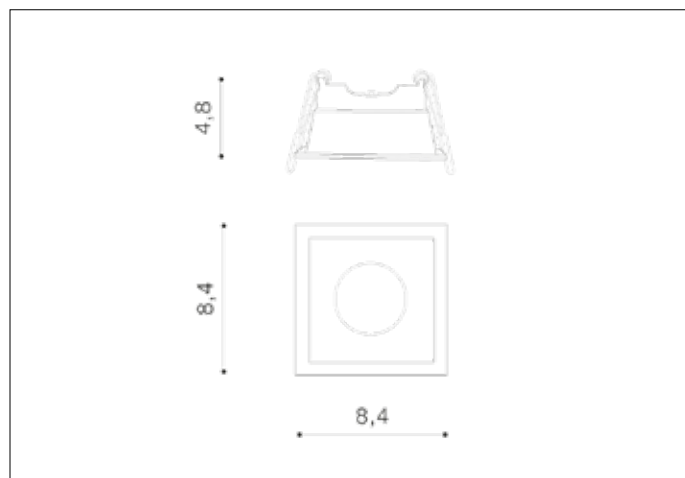

AZzardo[®]
LIGHTING

MILET WH
AZ4075, EAN 5901238440758

Dimensions height / width / length [cm] Product Specifications

Product	4,8 x 8,4 x 8,4
Mounting inlet:	4,6 x 7,2 x 7,2
Ceiling base:	N/A x N/A x N/A
Shades	N/A x N/A x N/A

Line	TECHNICAL
Type	Downlight
Type of track	N/A
Colour	White
Material	Metal
Light source	1
Type of socket	GU10
Lumens	N/A
Kelvins	N/A
Beam angle	N/A
Dimmable	N/A
CCT	N/A
RGB	N/A
RA	N/A
App remote control	N/A
Remote control	N/A
Voltage	230V
Power	max LED 50W
Switch location	N/A
Protection class	IP20
Tilt	N/A
Rotation	N/A

Shipping info height / width / length [cm]

BOX 1:	6,5 x 10 x 9
BOX 2:	N/A x N/A x N/A
BOX 3:	N/A x N/A x N/A
Net weight [kg]	0,1
Gross weight [kg]	0,14

Energy efficiency

Azzardo Sp. z o.o.
ul. Strzeszyńska 33 60-479 Poznań,
NIP: 929-185-75-07