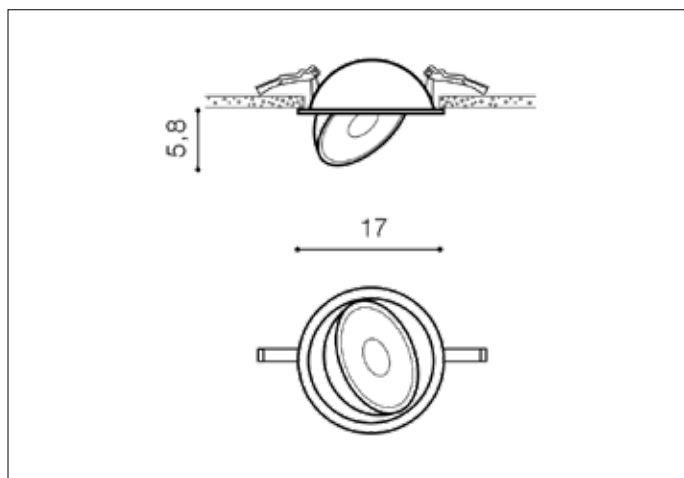

**AZzardo**<sup>®</sup>  
LIGHTING

TORONTO 1 SPOT WH  
AZ4071, EAN 5901238440710

### Dimensions height / width / length [cm] Product Specifications

Product	5,8 x 17 x N/A
Mounting inlet:	5,5 x 16,2 x N/A
Ceiling base:	N/A x N/A x N/A
Shades	N/A x N/A x N/A

Line	TECHNICAL
Type	Downlight
Type of track	N/A
Colour	White
Material	Metal
Light source	1
Type of socket	LED INTEGRATED
Lumens	680
Kelvins	3200
Beam angle	21°
Dimmable	N/A
CCT	N/A
RGB	N/A
RA	? 80
App remote control	N/A
Remote control	N/A
Voltage	230V
Power	10W
Switch location	N/A
Protection class	IP20
Tilt	90°
Rotation	360°

### Shipping info height / width / length [cm]

BOX 1:	9 x 17,5 x 17,5
BOX 2:	N/A x N/A x N/A
BOX 3:	N/A x N/A x N/A
Net weight [kg]	0,6
Gross weight [kg]	0,7