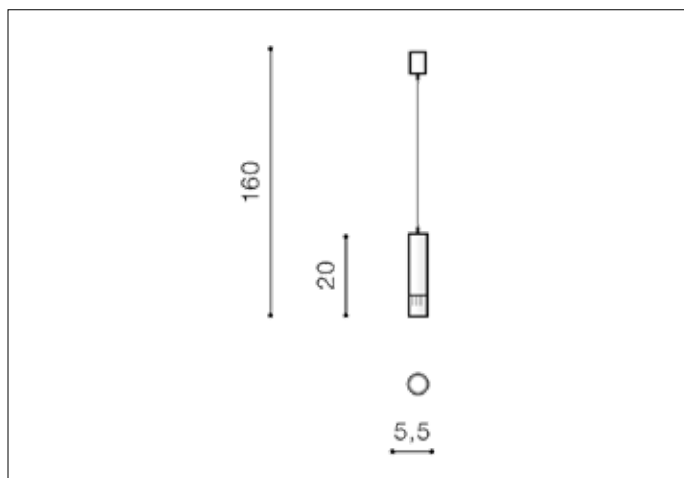

AZzardo[®]
LIGHTING

GALILEO 1 PENDANT BK
AZ4069, EAN 5901238440697

Dimensions height / width / length [cm] Product Specifications

Product	160 x 5,5 x N/A
Mounting inlet:	N/A x N/A x N/A
Ceiling base:	4 x 5,5 x N/A
Shades	N/A x N/A x N/A

Line	DECORATIVE
Type	Pendant
Type of track	N/A
Colour	Black
Material	Metal
Light source	1
Type of socket	LED INTEGRATED
Lumens	750
Kelvins	3000
Beam angle	N/A
Dimmable	N/A
CCT	N/A
RGB	N/A
RA	? 80
App remote control	N/A
Remote control	N/A
Voltage	230V
Power	15W
Switch location	N/A
Protection class	IP20
Tilt	N/A
Rotation	N/A

Shipping info height / width / length [cm]

BOX 1:	6 x 28 x 9
BOX 2:	N/A x N/A x N/A
BOX 3:	N/A x N/A x N/A
Net weight [kg]	0,53
Gross weight [kg]	0,6

Energy efficiency

Azzardo Sp. z o.o.
ul. Strzeszyńska 33 60-479 Poznań,
NIP: 929-185-75-07