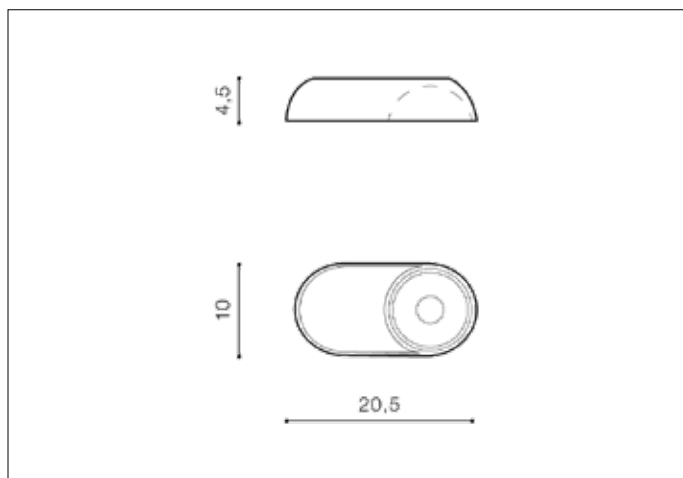

AZzardo[®]
LIGHTING

TORONTO 1 BK
AZ4064, EAN 5901238440642

Dimensions height / width / length [cm] Product Specifications

Product	4,5 x 20,5 x 10
Mounting inlet:	N/A x N/A x N/A
Ceiling base:	N/A x N/A x N/A
Shades	N/A x N/A x N/A

Line	TECHNICAL
Type	Exposed Downlight
Type of track	N/A
Colour	Black
Material	Metal
Light source	1
Type of socket	LED INTEGRATED
Lumens	680
Kelvins	3000
Beam angle	21°
Dimmable	N/A
CCT	N/A
RGB	N/A
RA	? 80
App remote control	N/A
Remote control	N/A
Voltage	230V
Power	10W
Switch location	N/A
Protection class	IP20
Tilt	90°
Rotation	360°

Shipping info height / width / length [cm]

BOX 1:	5,5 x 21 x 11
BOX 2:	N/A x N/A x N/A
BOX 3:	N/A x N/A x N/A
Net weight [kg]	0,5
Gross weight [kg]	0,58

Energy efficiency

Azzardo Sp. z o.o.
ul. Strzeszyńska 33 60-479 Poznań,
NIP: 929-185-75-07