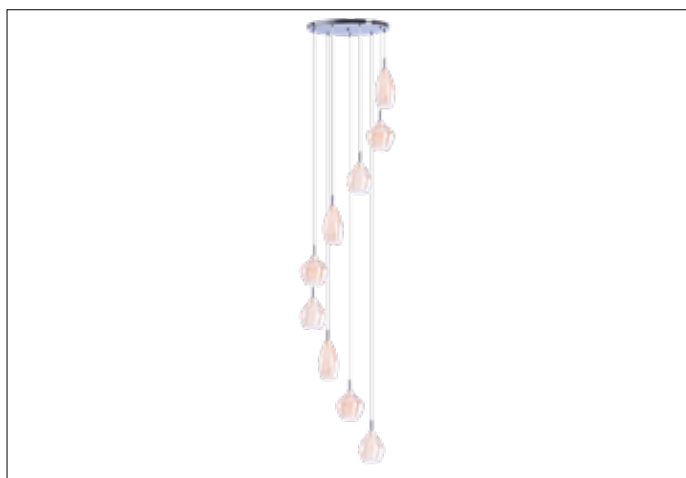

AZzardo[®]
LIGHTING

AMBER MILANO 9 BRASS
AZ4014, EAN 5901238440147

Dimensions height / width / length [cm] Product Specifications

Product	330 x 60 x N/A
Mounting inlet:	N/A x N/A x N/A
Ceiling base:	2,5 x 50 x N/A
Shades	6x 18 ~ 3x 24 x 6x 16 ~ 3x 12 x N/A

Shipping info height / width / length [cm]

BOX 1:	32 x 73 x 62
BOX 2:	N/A x N/A x N/A
BOX 3:	N/A x N/A x N/A
Net weight [kg]	6,5
Gross weight [kg]	7,3

Energy efficiency

N/A

Azzardo Sp. z o.o.
ul. Strzeszyńska 33 60-479 Poznań,
NIP: 929-185-75-07

www.azzardolighting.com

Line	DECORATIVE
Type	Pendant
Type of track	N/A
Colour	Brass
Material	Metal / Glass
Light source	9
Type of socket	G9
Lumens	N/A
Kelvins	N/A
Beam angle	N/A
Dimmable	N/A
CCT	N/A
RGB	N/A
RA	N/A
App remote control	N/A
Remote control	N/A
Voltage	230V
Power	max LED 40W
Switch location	N/A
Protection class	IP20
Tilt	N/A
Rotation	N/A