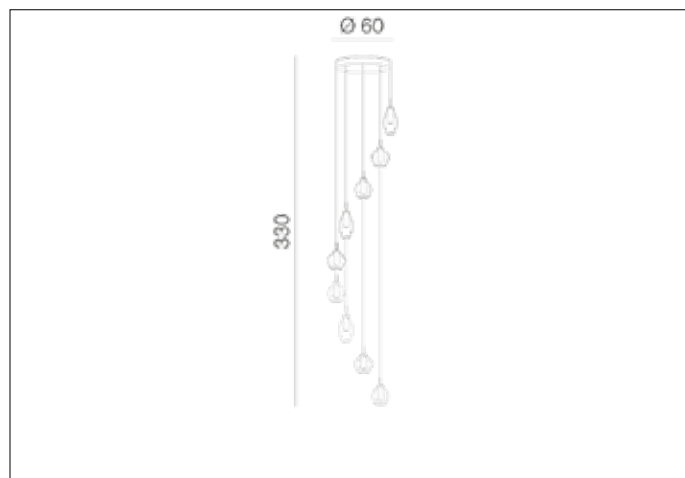

AZzardo[®]
LIGHTING

AMBER MILANO 9 BRASS
AZ4014, EAN 5901238440147

Dimensions height / width / length [cm] Product Specifications

Product	330 x 60 x N/A
Mounting inlet:	N/A x N/A x N/A
Ceiling base:	2,5 x 50 x N/A
Shades	6x 18 ~ 3x 24 x 6x 16 ~ 3x 12 x N/A

Shipping info height / width / length [cm]

BOX 1:	32 x 73 x 62
BOX 2:	N/A x N/A x N/A
BOX 3:	N/A x N/A x N/A
Net weight [kg]	6,5
Gross weight [kg]	7,3

Energy efficiency

N/A

Azzardo Sp. z o.o.
ul. Strzeszyńska 33 60-479 Poznań,
NIP: 929-185-75-07

www.azzardolighting.com

Line	DECORATIVE
Type	Pendant
Type of track	N/A
Colour	Brass
Material	Metal / Glass
Light source	9
Type of socket	G9
Lumens	N/A
Kelvins	N/A
Beam angle	N/A
Dimmable	N/A
CCT	N/A
RGB	N/A
RA	N/A
App remote control	N/A
Remote control	N/A
Voltage	230V
Power	max LED 40W
Switch location	N/A
Protection class	IP20
Tilt	N/A
Rotation	N/A