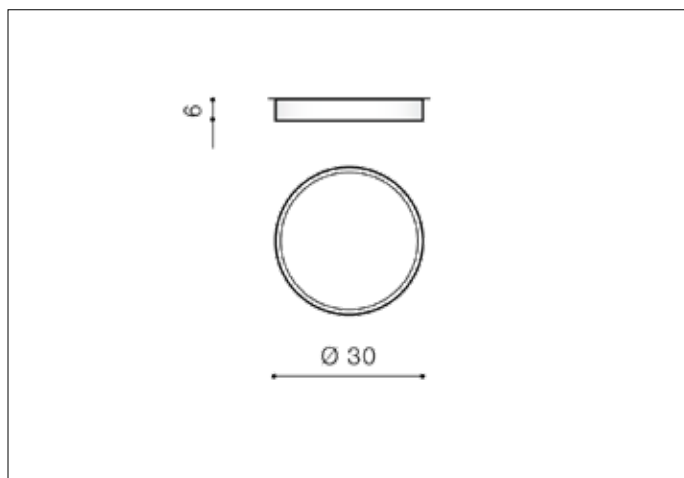

MONZA II R 30 3000K WH
AZ3795, EAN 5901238437956

Dimensions height / width / length [cm] Product Specifications

Product	6 x 30 x N/A
Mounting inlet:	N/A x N/A x N/A
Ceiling base:	N/A x N/A x N/A
Shades	N/A x N/A x N/A

Line	TECHNICAL
Type	Exposed Downlight
Type of track	N/A
Colour	White
Material	Aluminium / Acryl
Light source	1
Type of socket	LED INTEGRATED
Lumens	3050
Kelvins	3000
Beam angle	114°
Dimmable	N/A
CCT	N/A
RGB	N/A
RA	? 80
App remote control	N/A
Remote control	N/A
Voltage	230V
Power	36W
Switch location	N/A
Protection class	IP20
Tilt	N/A
Rotation	N/A

Shipping info height / width / length [cm]

BOX 1:	6,5 x 31 x 31
BOX 2:	N/A x N/A x N/A
BOX 3:	N/A x N/A x N/A
Net weight [kg]	1
Gross weight [kg]	1,15

Energy efficiency

Azzardo Sp. z o.o.
ul. Strzeszyńska 33 60-479 Poznań,
NIP: 929-185-75-07