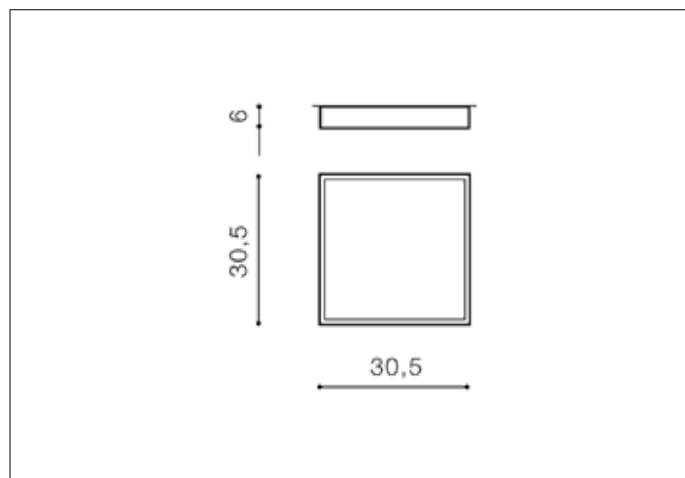

## Dimensions height / width / length [cm] Product Specifications

Product	6 x 30,5 x 30,5
Mounting inlet:	N/A x N/A x N/A
Ceiling base:	N/A x N/A x N/A
Shades	N/A x N/A x N/A

Line	TECHNICAL
Type	Exposed Downlight
Type of track	N/A
Colour	Black
Material	Aluminium / Acryl
Light source	1
Type of socket	LED INTEGRATED
Lumens	3500
Kelvins	4000
Beam angle	N/A
Dimmable	N/A
CCT	N/A
RGB	N/A
RA	? 80
App remote control	N/A
Remote control	N/A
Voltage	230V
Power	36W
Switch location	N/A
Protection class	IP20
Tilt	N/A
Rotation	N/A

## Shipping info height / width / length [cm]

BOX 1:	6,5 x 31 x 31
BOX 2:	N/A x N/A x N/A
BOX 3:	N/A x N/A x N/A
Net weight [kg]	1,1
Gross weight [kg]	1,26