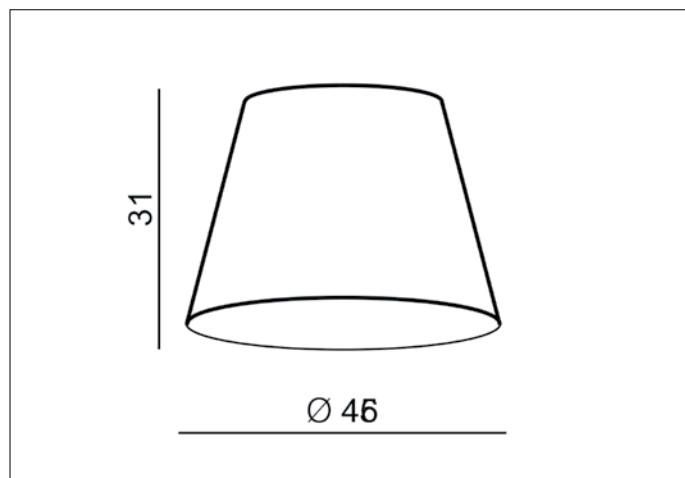

### Dimensions height / width / length [cm] Product Specifications

Product	31 x 46 x N/A
Mounting inlet:	N/A x N/A x N/A
Ceiling base:	N/A x N/A x N/A
Shades	31 x 46 x N/A

Line	DECORATIVE
Type	Shade
Type of track	N/A
Colour	N/A
Material	Aluminium / Fabric
Light source	N/A
Type of socket	N/A
Lumens	N/A
Kelvins	N/A
Beam angle	N/A
Dimmable	N/A
CCT	N/A
RGB	N/A
RA	N/A
App remote control	N/A
Remote control	N/A
Voltage	N/AV
Power	N/A
Switch location	N/A
Protection class	N/A
Tilt	N/A
Rotation	N/A

### Shipping info height / width / length [cm]

BOX 1:	34 x 50 x 50
BOX 2:	N/A x N/A x N/A
BOX 3:	N/A x N/A x N/A
Net weight [kg]	1,6
Gross weight [kg]	1,8