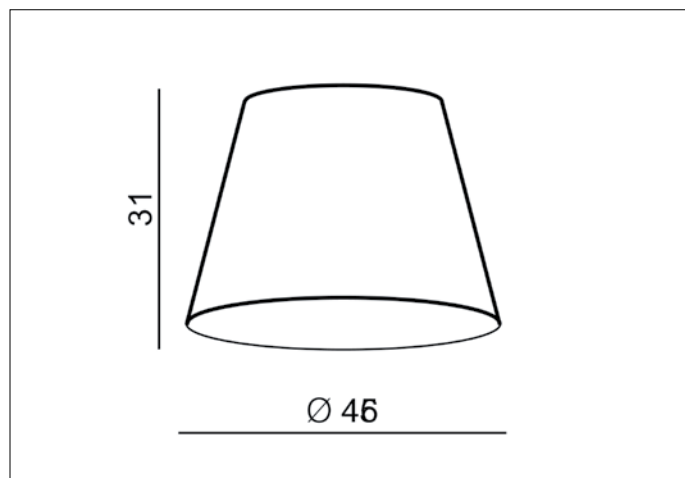

AZzardo[®]
LIGHTING

SHADE TR 46 WHITE
AZ3671, EAN 5901238436713

Dimensions height / width / length [cm] Product Specifications

Product	31 x 46 x N/A
Mounting inlet:	N/A x N/A x N/A
Ceiling base:	N/A x N/A x N/A
Shades	31 x 46 x N/A

Line	DECORATIVE
Type	Shade
Type of track	N/A
Colour	N/A
Material	Aluminium / Fabric
Light source	N/A
Type of socket	N/A
Lumens	N/A
Kelvins	N/A
Beam angle	N/A
Dimmable	N/A
CCT	N/A
RGB	N/A
RA	N/A
App remote control	N/A
Remote control	N/A
Voltage	N/AV
Power	N/A
Switch location	N/A
Protection class	N/A
Tilt	N/A
Rotation	N/A

Shipping info height / width / length [cm]

BOX 1:	34 x 50 x 50
BOX 2:	N/A x N/A x N/A
BOX 3:	N/A x N/A x N/A
Net weight [kg]	1,6
Gross weight [kg]	1,8

Energy efficiency

N/A

Azzardo Sp. z o.o.
ul. Strzeszyńska 33 60-479 Poznań,
NIP: 929-185-75-07