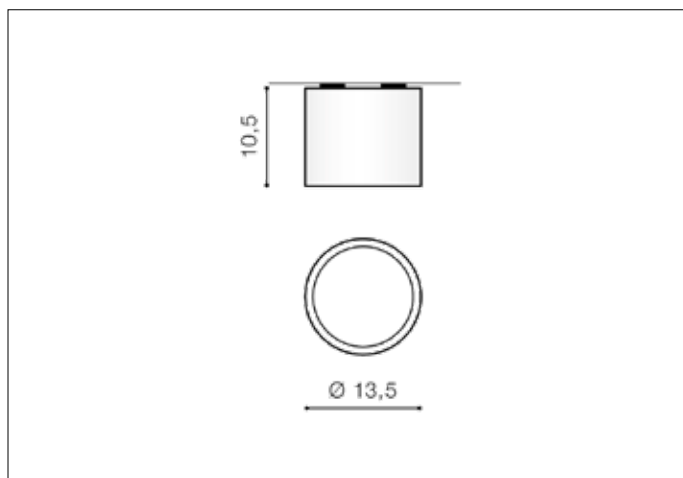

AZzardo[®]
LIGHTING

ALIX 230V WHITE
AZ3541, EAN 5901238435419

Dimensions height / width / length [cm] Product Specifications

Product	10,5 x 13,5 x N/A
Mounting inlet:	N/A x N/A x N/A
Ceiling base:	N/A x N/A x N/A
Shades	N/A x N/A x N/A

Line	TECHNICAL
Type	Exposed Downlight
Type of track	N/A
Colour	White
Material	Aluminium
Light source	1
Type of socket	ES111 ~ GU10
Lumens	N/A
Kelvins	N/A
Beam angle	N/A
Dimmable	N/A
CCT	N/A
RGB	N/A
RA	N/A
App remote control	N/A
Remote control	N/A
Voltage	230V
Power	max LED 50W
Switch location	N/A
Protection class	IP20
Tilt	40°
Rotation	N/A

Shipping info height / width / length [cm]

BOX 1:	11 x 15 x 15
BOX 2:	N/A x N/A x N/A
BOX 3:	N/A x N/A x N/A
Net weight [kg]	0,55
Gross weight [kg]	0,6

Energy efficiency

Azzardo Sp. z o.o.
ul. Strzeszyńska 33 60-479 Poznań,
NIP: 929-185-75-07