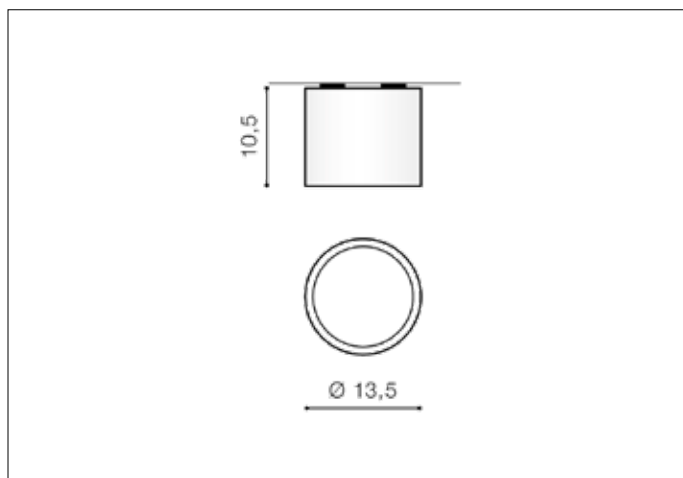

AZzardo[®]
LIGHTING

ALIX 230V BLACK
AZ3540, EAN 5901238435402

Dimensions height / width / length [cm] Product Specifications

Product	10,5 x 13,5 x N/A
Mounting inlet:	N/A x N/A x N/A
Ceiling base:	N/A x N/A x N/A
Shades	N/A x N/A x N/A

Line	TECHNICAL
Type	Exposed Downlight
Type of track	N/A
Colour	Black
Material	Aluminium
Light source	1
Type of socket	ES111 ~ GU10
Lumens	N/A
Kelvins	N/A
Beam angle	N/A
Dimmable	N/A
CCT	N/A
RGB	N/A
RA	N/A
App remote control	N/A
Remote control	N/A
Voltage	230V
Power	max LED 50W
Switch location	N/A
Protection class	IP20
Tilt	40°
Rotation	N/A

Shipping info height / width / length [cm]

BOX 1:	11 x 15 x 15
BOX 2:	N/A x N/A x N/A
BOX 3:	N/A x N/A x N/A
Net weight [kg]	0,55
Gross weight [kg]	0,6

Energy efficiency

Azzardo Sp. z o.o.
ul. Strzeszyńska 33 60-479 Poznań,
NIP: 929-185-75-07