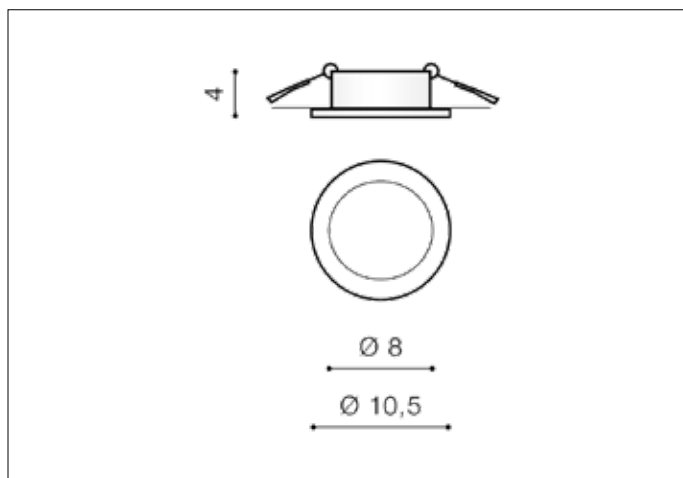

AZzardo[®]
LIGHTING

IBIZA BLACK/BLACK
AZ3532, EAN 5901238435327

Dimensions height / width / length [cm] Product Specifications

Product	4 x 10,5 x N/A
Mounting inlet:	3,8 x 9 x N/A
Ceiling base:	N/A x N/A x N/A
Shades	N/A x N/A x N/A

Line	TECHNICAL
Type	Downlight
Type of track	N/A
Colour	Black / Black
Material	Aluminium
Light source	1
Type of socket	GU10
Lumens	N/A
Kelvins	N/A
Beam angle	N/A
Dimmable	N/A
CCT	N/A
RGB	N/A
RA	N/A
App remote control	N/A
Remote control	N/A
Voltage	230V
Power	max LED 50W
Switch location	N/A
Protection class	IP20
Tilt	45°
Rotation	N/A

Shipping info height / width / length [cm]

BOX 1:	6,5 x 11,5 x 10,5
BOX 2:	N/A x N/A x N/A
BOX 3:	N/A x N/A x N/A
Net weight [kg]	0,16
Gross weight [kg]	0,2

Energy efficiency

N/A

Azzardo Sp. z o.o.
ul. Strzeszyńska 33 60-479 Poznań,
NIP: 929-185-75-07