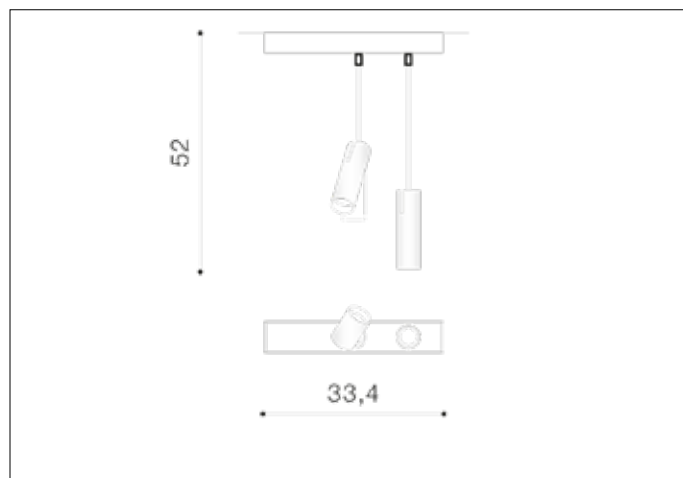

AZzardo[®]
LIGHTING

LENS 2 WHITE/WHITE
AZ3519, EAN 5901238435198

Dimensions height / width / length [cm] Product Specifications

Product	52 x 33,4 x 19,5
Mounting inlet:	N/A x N/A x N/A
Ceiling base:	3 x 33,4 x 6,2
Shades	19,5 x 5,7 x N/A

Line	TECHNICAL
Type	Exposed Downlight
Type of track	N/A
Colour	White / White
Material	Aluminium
Light source	2
Type of socket	GU10
Lumens	N/A
Kelvins	N/A
Beam angle	N/A
Dimmable	N/A
CCT	N/A
RGB	N/A
RA	N/A
App remote control	N/A
Remote control	N/A
Voltage	230V
Power	max LED 35W
Switch location	N/A
Protection class	IP20
Tilt	90°
Rotation	315°

Shipping info height / width / length [cm]

BOX 1:	37,5 x 55,5 x 9,5
BOX 2:	N/A x N/A x N/A
BOX 3:	N/A x N/A x N/A
Net weight [kg]	1,2
Gross weight [kg]	1,6

Energy efficiency

N/A

Azzardo Sp. z o.o.
ul. Strzeszyńska 33 60-479 Poznań,
NIP: 929-185-75-07