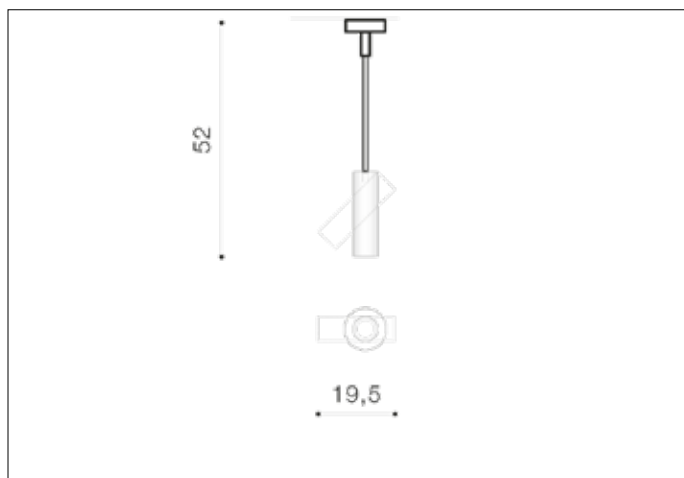

AZzardo[®]
LIGHTING

LENS ROUND BLACK/BLACK
AZ3517, EAN 5901238435174

Dimensions height / width / length [cm] Product Specifications

Product	52 x 19,5 x N/A
Mounting inlet:	N/A x N/A x N/A
Ceiling base:	1,2 x 7 x N/A
Shades	19,5 x 5,7 x N/A

Line	TECHNICAL
Type	Exposed Downlight
Type of track	N/A
Colour	Black / Black
Material	Aluminium
Light source	1
Type of socket	GU10
Lumens	N/A
Kelvins	N/A
Beam angle	N/A
Dimmable	N/A
CCT	N/A
RGB	N/A
RA	N/A
App remote control	N/A
Remote control	N/A
Voltage	230V
Power	max LED 35W
Switch location	N/A
Protection class	IP20
Tilt	90°
Rotation	360°

Shipping info height / width / length [cm]

BOX 1:	41,5 x 20,5 x 6,5
BOX 2:	N/A x N/A x N/A
BOX 3:	N/A x N/A x N/A
Net weight [kg]	0,42
Gross weight [kg]	0,57

Energy efficiency

N/A

Azzardo Sp. z o.o.
ul. Strzeszyńska 33 60-479 Poznań,
NIP: 929-185-75-07