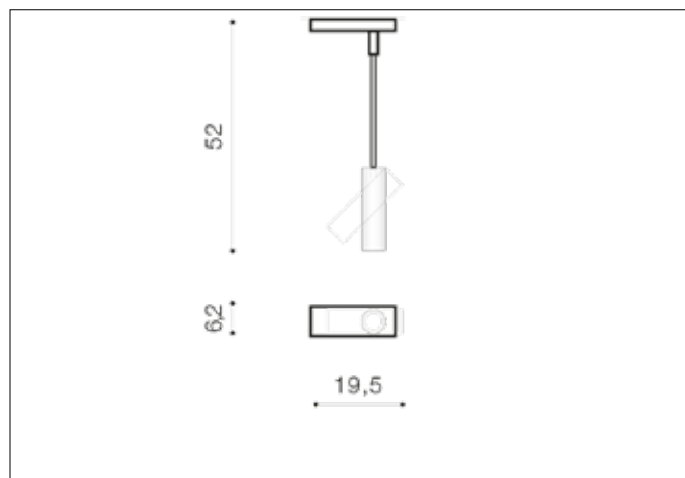

AZzardo[®]
LIGHTING

LENS SQUARE BLACK/GOLD
AZ3515, EAN 5901238435150

Dimensions height / width / length [cm] Product Specifications

Product	52 x 19,5 x 6,2
Mounting inlet:	N/A x N/A x N/A
Ceiling base:	3 x 14,5 x 6,2
Shades	19,5 x 5,7 x N/A

Line	TECHNICAL
Type	Exposed Downlight
Type of track	N/A
Colour	Black / Gold
Material	Aluminium
Light source	1
Type of socket	GU10
Lumens	N/A
Kelvins	N/A
Beam angle	N/A
Dimmable	N/A
CCT	N/A
RGB	N/A
RA	N/A
App remote control	N/A
Remote control	N/A
Voltage	230V
Power	max LED 35W
Switch location	N/A
Protection class	IP20
Tilt	90°
Rotation	315°

Shipping info height / width / length [cm]

BOX 1:	43,5 x 20,5 x 6,5
BOX 2:	N/A x N/A x N/A
BOX 3:	N/A x N/A x N/A
Net weight [kg]	0,55
Gross weight [kg]	0,68

Energy efficiency

N/A

Azzardo Sp. z o.o.
ul. Strzeszyńska 33 60-479 Poznań,
NIP: 929-185-75-07