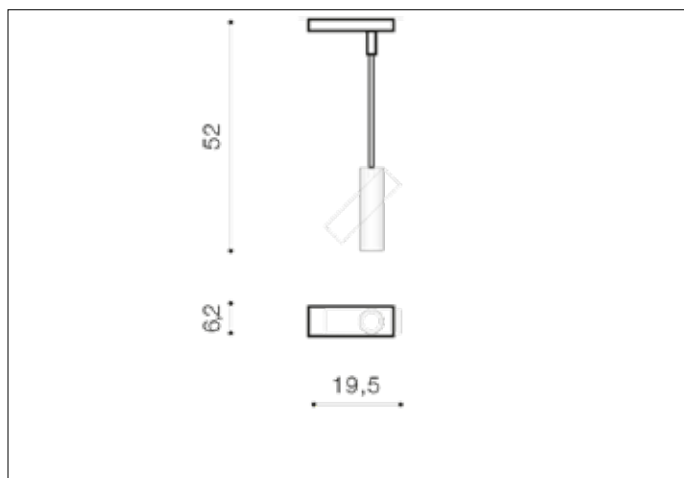

AZzardo[®]
LIGHTING

LENS SQUARE WHITE/WHITE
AZ3513, EAN 5901238435136

Dimensions height / width / length [cm] Product Specifications

Product	52 x 19,5 x 6,2
Mounting inlet:	N/A x N/A x N/A
Ceiling base:	3 x 14,5 x 6,2
Shades	19,5 x 5,7 x N/A

Line	TECHNICAL
Type	Exposed Downlight
Type of track	N/A
Colour	White / White
Material	Aluminium
Light source	1
Type of socket	GU10
Lumens	N/A
Kelvins	N/A
Beam angle	N/A
Dimmable	N/A
CCT	N/A
RGB	N/A
RA	N/A
App remote control	N/A
Remote control	N/A
Voltage	230V
Power	max LED 35W
Switch location	N/A
Protection class	IP20
Tilt	90°
Rotation	315°

Shipping info height / width / length [cm]

BOX 1:	43,5 x 20,5 x 6,5
BOX 2:	N/A x N/A x N/A
BOX 3:	N/A x N/A x N/A
Net weight [kg]	0,55
Gross weight [kg]	0,68

Energy efficiency

N/A

Azzardo Sp. z o.o.
ul. Strzeszyńska 33 60-479 Poznań,
NIP: 929-185-75-07