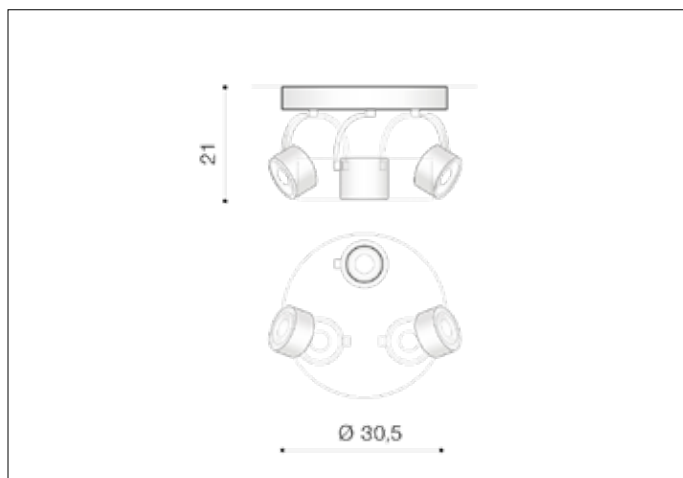

AZzardo[®]
LIGHTING

BROSS 3 ARM ROUND BLACK
AZ3505, EAN 5901238435051

Dimensions height / width / length [cm] Product Specifications

Product	21 x 30,5 x N/A
Mounting inlet:	N/A x N/A x N/A
Ceiling base:	3 x 30,5 x N/A
Shades	9 x 9,6 x N/A

Line	TECHNICAL
Type	Exposed Downlight
Type of track	N/A
Colour	Black
Material	Aluminium
Light source	3
Type of socket	GU10
Lumens	N/A
Kelvins	N/A
Beam angle	N/A
Dimmable	N/A
CCT	N/A
RGB	N/A
RA	N/A
App remote control	N/A
Remote control	N/A
Voltage	230V
Power	max LED 35W
Switch location	N/A
Protection class	IP20
Tilt	180°
Rotation	350°

Shipping info height / width / length [cm]

BOX 1:	24 x 36 x 35
BOX 2:	N/A x N/A x N/A
BOX 3:	N/A x N/A x N/A
Net weight [kg]	2,3
Gross weight [kg]	2,6

Energy efficiency

N/A

Azzardo Sp. z o.o.
ul. Strzeszyńska 33 60-479 Poznań,
NIP: 929-185-75-07