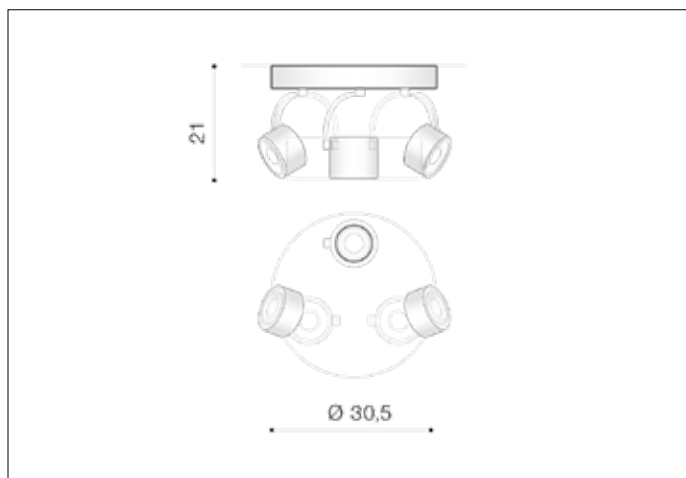

AZzardo[®]
LIGHTING

BROSS 3 ARM ROUND WHITE
AZ3504, EAN 5901238435044

Dimensions height / width / length [cm] Product Specifications

Product	21 x 30,5 x N/A
Mounting inlet:	N/A x N/A x N/A
Ceiling base:	3 x 30,5 x N/A
Shades	9 x 9,6 x N/A

Line	TECHNICAL
Type	Exposed Downlight
Type of track	N/A
Colour	White
Material	Aluminium
Light source	3
Type of socket	GU10
Lumens	N/A
Kelvins	N/A
Beam angle	N/A
Dimmable	N/A
CCT	N/A
RGB	N/A
RA	N/A
App remote control	N/A
Remote control	N/A
Voltage	230V
Power	max LED 35W
Switch location	N/A
Protection class	IP20
Tilt	180°
Rotation	350°

Shipping info height / width / length [cm]

BOX 1:	24 x 36 x 35
BOX 2:	N/A x N/A x N/A
BOX 3:	N/A x N/A x N/A
Net weight [kg]	2,3
Gross weight [kg]	2,6

Energy efficiency

N/A

Azzardo Sp. z o.o.
ul. Strzeszyńska 33 60-479 Poznań,
NIP: 929-185-75-07