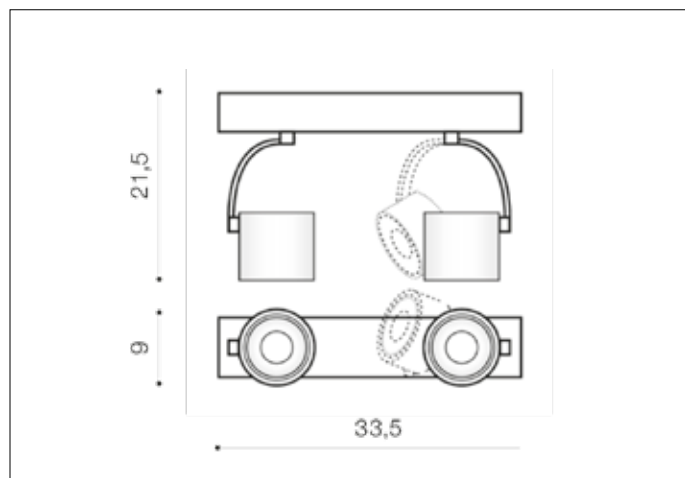

### Dimensions height / width / length [cm] Product Specifications

Product	21,5 x 33,5 x 9
Mounting inlet:	N/A x N/A x N/A
Ceiling base:	3 x 33,5 x 6
Shades	9 x 9,6 x N/A

Line	TECHNICAL
Type	Exposed Downlight
Type of track	N/A
Colour	White
Material	Aluminium
Light source	2
Type of socket	GU10
Lumens	N/A
Kelvins	N/A
Beam angle	N/A
Dimmable	N/A
CCT	N/A
RGB	N/A
RA	N/A
App remote control	N/A
Remote control	N/A
Voltage	230V
Power	max LED 35W
Switch location	N/A
Protection class	IP20
Tilt	180°
Rotation	350°

### Shipping info height / width / length [cm]

BOX 1:	24,5 x 39 x 12,5
BOX 2:	N/A x N/A x N/A
BOX 3:	N/A x N/A x N/A
Net weight [kg]	1,3
Gross weight [kg]	1,5