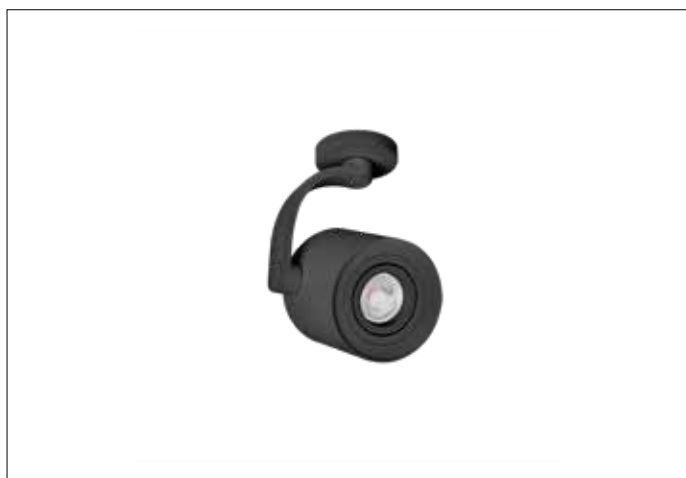

**AZzardo**<sup>®</sup>  
LIGHTING

BROSS ARM BLACK  
AZ3499, EAN 5901238434993

## Dimensions height / width / length [cm] Product Specifications

Product	20 x 9,6 x 11,5
Mounting inlet:	N/A x N/A x N/A
Ceiling base:	1,2 x 7 x N/A
Shades	9 x 9,6 x N/A

Line	TECHNICAL
Type	Exposed Downlight
Type of track	N/A
Colour	Black
Material	Aluminium
Light source	1
Type of socket	GU10
Lumens	N/A
Kelvins	N/A
Beam angle	N/A
Dimmable	N/A
CCT	N/A
RGB	N/A
RA	N/A
App remote control	N/A
Remote control	N/A
Voltage	230V
Power	max LED 35W
Switch location	N/A
Protection class	IP20
Tilt	180°
Rotation	350°