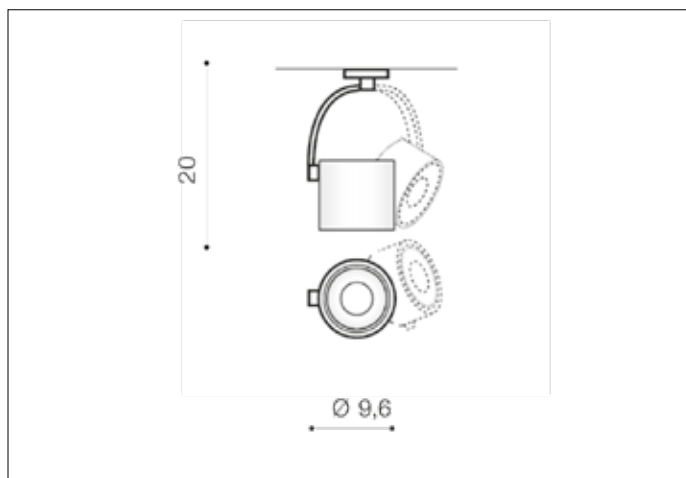

## Dimensions height / width / length [cm] Product Specifications

Product	20 x 9,6 x 11,5
Mounting inlet:	N/A x N/A x N/A
Ceiling base:	1,2 x 7 x N/A
Shades	9 x 9,6 x N/A

Line	TECHNICAL
Type	Exposed Downlight
Type of track	N/A
Colour	Black
Material	Aluminium
Light source	1
Type of socket	GU10
Lumens	N/A
Kelvins	N/A
Beam angle	N/A
Dimmable	N/A
CCT	N/A
RGB	N/A
RA	N/A
App remote control	N/A
Remote control	N/A
Voltage	230V
Power	max LED 35W
Switch location	N/A
Protection class	IP20
Tilt	180°
Rotation	350°

## Shipping info height / width / length [cm]

BOX 1:	19 x 12 x 10,5
BOX 2:	N/A x N/A x N/A
BOX 3:	N/A x N/A x N/A
Net weight [kg]	0,5
Gross weight [kg]	0,55