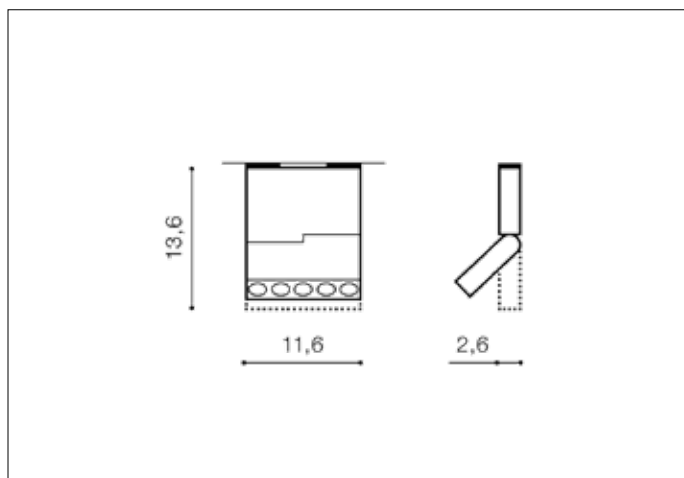

AZzardo[®]
LIGHTING

LEON 5 BLACK
AZ3489, EAN 5901238434894

Dimensions height / width / length [cm] Product Specifications

Product	13,6 x 11,6 x 2,6
Mounting inlet:	N/A x N/A x N/A
Ceiling base:	N/A x N/A x N/A
Shades	N/A x N/A x N/A

Line	TECHNICAL
Type	Exposed Downlight
Type of track	N/A
Colour	Black
Material	Aluminium
Light source	1
Type of socket	LED INTEGRATED
Lumens	910
Kelvins	3000
Beam angle	24,5°
Dimmable	N/A
CCT	N/A
RGB	N/A
RA	? 80
App remote control	N/A
Remote control	N/A
Voltage	230V
Power	12W
Switch location	N/A
Protection class	IP20
Tilt	90°
Rotation	N/A

Shipping info height / width / length [cm]

BOX 1:	14 x 12 x 3
BOX 2:	N/A x N/A x N/A
BOX 3:	N/A x N/A x N/A
Net weight [kg]	0,63
Gross weight [kg]	0,65

Energy efficiency

Azzardo Sp. z o.o.
ul. Strzeszyńska 33 60-479 Poznań,
NIP: 929-185-75-07