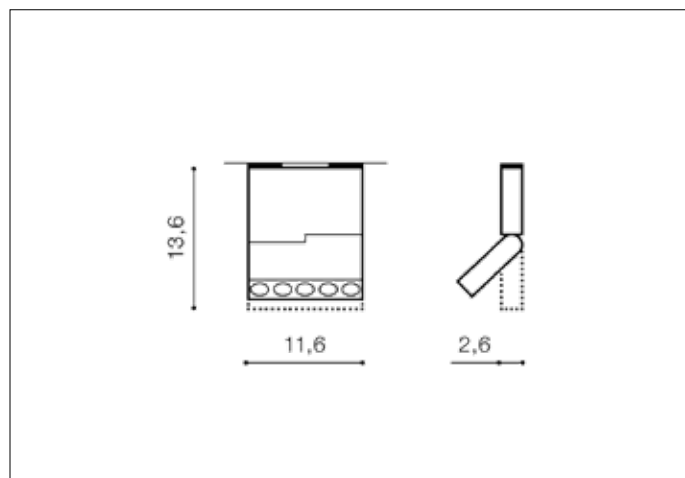

AZzardo[®]
LIGHTING

LEON 5 WHITE
AZ3488, EAN 5901238434887

Dimensions height / width / length [cm] Product Specifications

Product	13,6 x 11,6 x 2,6
Mounting inlet:	N/A x N/A x N/A
Ceiling base:	N/A x N/A x N/A
Shades	N/A x N/A x N/A

Line	TECHNICAL
Type	Exposed Downlight
Type of track	N/A
Colour	White
Material	Aluminium
Light source	1
Type of socket	LED INTEGRATED
Lumens	910
Kelvins	3000
Beam angle	24,5°
Dimmable	N/A
CCT	N/A
RGB	N/A
RA	? 80
App remote control	N/A
Remote control	N/A
Voltage	230V
Power	12W
Switch location	N/A
Protection class	IP20
Tilt	90°
Rotation	N/A

Shipping info height / width / length [cm]

BOX 1:	14 x 12 x 3
BOX 2:	N/A x N/A x N/A
BOX 3:	N/A x N/A x N/A
Net weight [kg]	0,63
Gross weight [kg]	0,65

Energy efficiency

Azzardo Sp. z o.o.
ul. Strzeszyńska 33 60-479 Poznań,
NIP: 929-185-75-07