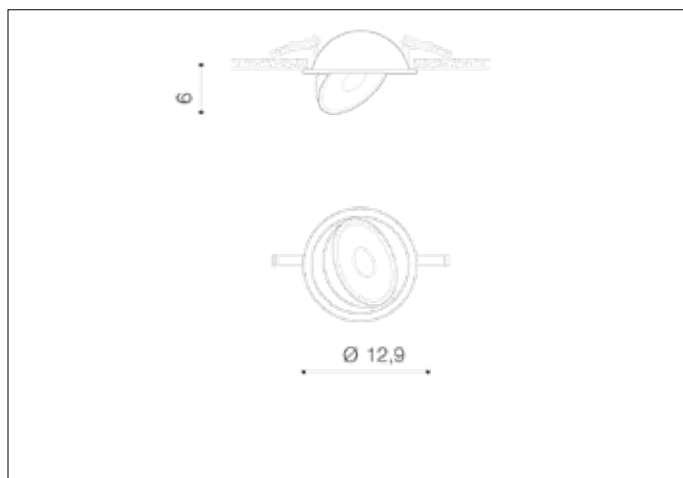

AZzardo[®]
LIGHTING

BOSTON 1 ROUND WHITE
AZ3471, EAN 5901238434719

Dimensions height / width / length [cm] Product Specifications

Product	6 x 12,9 x N/A
Mounting inlet:	5,7 x 11,1 x N/A
Ceiling base:	N/A x N/A x N/A
Shades	N/A x N/A x N/A

Line	TECHNICAL
Type	Downlight
Type of track	N/A
Colour	White
Material	Aluminium
Light source	1
Type of socket	LED INTEGRATED
Lumens	685
Kelvins	3200
Beam angle	21°
Dimmable	YES
CCT	N/A
RGB	N/A
RA	? 80
App remote control	N/A
Remote control	N/A
Voltage	230V
Power	10W
Switch location	N/A
Protection class	IP20
Tilt	80°
Rotation	360°

Shipping info height / width / length [cm]

BOX 1:	12 x 19,5 x 19,5
BOX 2:	N/A x N/A x N/A
BOX 3:	N/A x N/A x N/A
Net weight [kg]	0,4
Gross weight [kg]	0,5

Energy efficiency

Azzardo Sp. z o.o.
ul. Strzeszyńska 33 60-479 Poznań,
NIP: 929-185-75-07