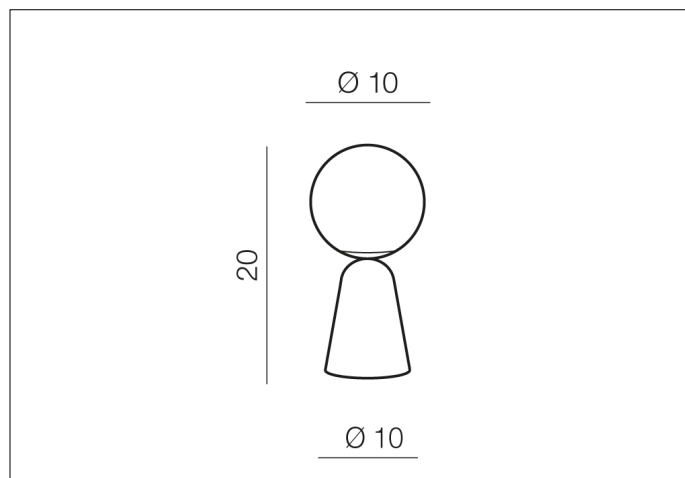

### Dimensions height / width / length [cm] Product Specifications

Product	20 x 10 x N/A
Mounting inlet:	N/A x N/A x N/A
Ceiling base:	N/A x N/A x N/A
Shades	10 x 10 x N/A

Line	DECORATIVE
Type	Table
Type of track	N/A
Colour	Dark Grey
Material	Metal / Concrete / Glass
Light source	1
Type of socket	G9
Lumens	N/A
Kelvins	N/A
Beam angle	N/A
Dimmable	YES
CCT	N/A
RGB	N/A
RA	N/A
App remote control	N/A
Remote control	N/A
Voltage	230V
Power	max LED 6W
Switch location	On the wire
Protection class	IP20
Tilt	N/A
Rotation	N/A

### Shipping info height / width / length [cm]

BOX 1:	16 x 25 x 18
BOX 2:	N/A x N/A x N/A
BOX 3:	N/A x N/A x N/A
Net weight [kg]	0,8
Gross weight [kg]	0,9