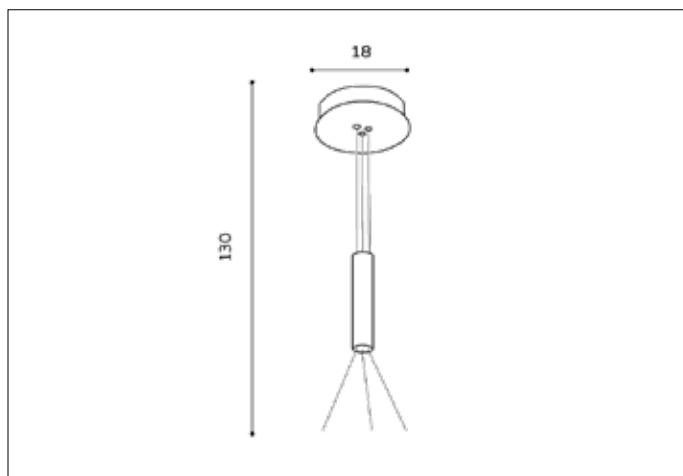

AZzardo[®]
LIGHTING

MONZA PENDANT ACCESORY WHITE
AZ3453, EAN 5901238434535

Dimensions height / width / length [cm] Product Specifications

Product	130 x 18 x N/A
Mounting inlet:	N/A x N/A x N/A
Ceiling base:	4,5 x 18 x N/A
Shades	N/A x N/A x N/A

Line	TECHNICAL
Type	Base
Type of track	N/A
Colour	White
Material	Aluminium
Light source	1
Type of socket	N/A
Lumens	N/A
Kelvins	N/A
Beam angle	N/A
Dimmable	N/A
CCT	N/A
RGB	N/A
RA	N/A
App remote control	N/A
Remote control	N/A
Voltage	N/AV
Power	N/A
Switch location	N/A
Protection class	N/A
Tilt	N/A
Rotation	N/A

Shipping info height / width / length [cm]

BOX 1:	18,5 x 18,5 x 10
BOX 2:	N/A x N/A x N/A
BOX 3:	N/A x N/A x N/A
Net weight [kg]	0,6
Gross weight [kg]	0,7

Energy efficiency

N/A

Azzardo Sp. z o.o.
ul. Strzeszyńska 33 60-479 Poznań,
NIP: 929-185-75-07