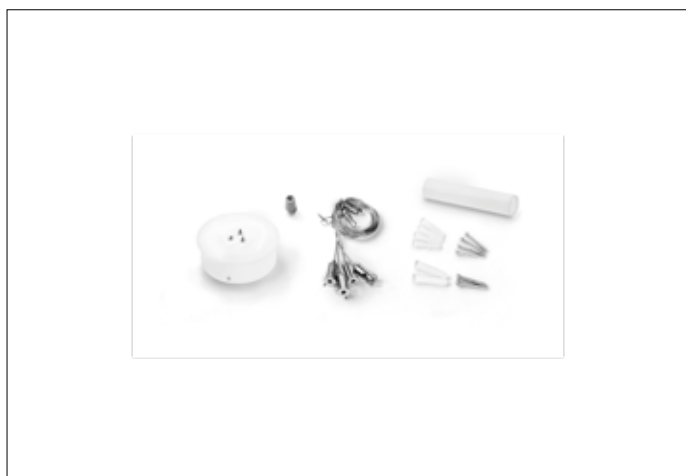

AZzardo[®]
LIGHTING

MONZA PENDANT ACCESORY WHITE
AZ3453, EAN 5901238434535

Dimensions height / width / length [cm] Product Specifications

Product	130 x 18 x N/A
Mounting inlet:	N/A x N/A x N/A
Ceiling base:	4,5 x 18 x N/A
Shades	N/A x N/A x N/A

Line	TECHNICAL
Type	Base
Type of track	N/A
Colour	White
Material	Aluminium
Light source	1
Type of socket	N/A
Lumens	N/A
Kelvins	N/A
Beam angle	N/A
Dimmable	N/A
CCT	N/A
RGB	N/A
RA	N/A
App remote control	N/A
Remote control	N/A
Voltage	N/AV
Power	N/A
Switch location	N/A
Protection class	N/A
Tilt	N/A
Rotation	N/A