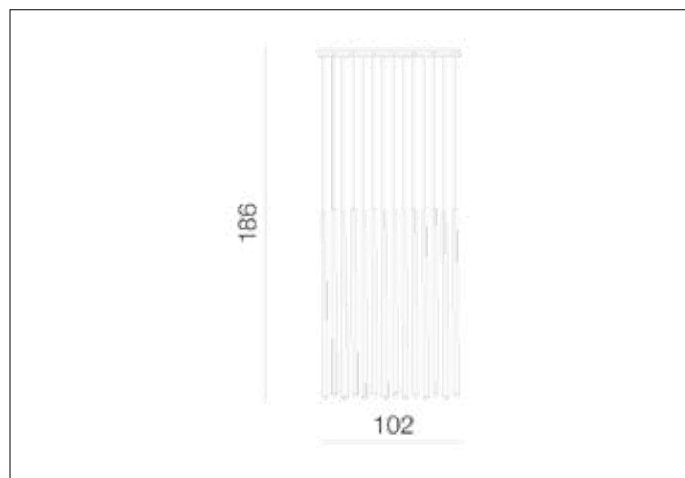

**AZzardo**<sup>®</sup>  
 LIGHTING

 LOUISE 14 CH  
 AZ3426, EAN 5901238434269

**Dimensions** height / width / length [cm] **Product Specifications**

Product	186 x 102 x 10
Mounting inlet:	N/A x N/A x N/A
Ceiling base:	4 x 102 x 10
Shades	75 x 2 x N/A

Line	DECORATIVE
Type	Pendant
Type of track	N/A
Colour	Chrome
Material	Metal / Acryl
Light source	14
Type of socket	LED INTEGRATED
Lumens	2800
Kelvins	3000
Beam angle	N/A
Dimmable	N/A
CCT	N/A
RGB	N/A
RA	N/A
App remote control	N/A
Remote control	N/A
Voltage	230V
Power	45W
Switch location	N/A
Protection class	IP20
Tilt	N/A
Rotation	N/A

**Shipping info** height / width / length [cm]

BOX 1:	10 x 159 x 42
BOX 2:	N/A x N/A x N/A
BOX 3:	N/A x N/A x N/A
Net weight [kg]	7,1
Gross weight [kg]	7,9

**Energy efficiency**

Azzardo Sp. z o.o.  
 ul. Strzeszyńska 33 60-479 Poznań,  
 NIP: 929-185-75-07