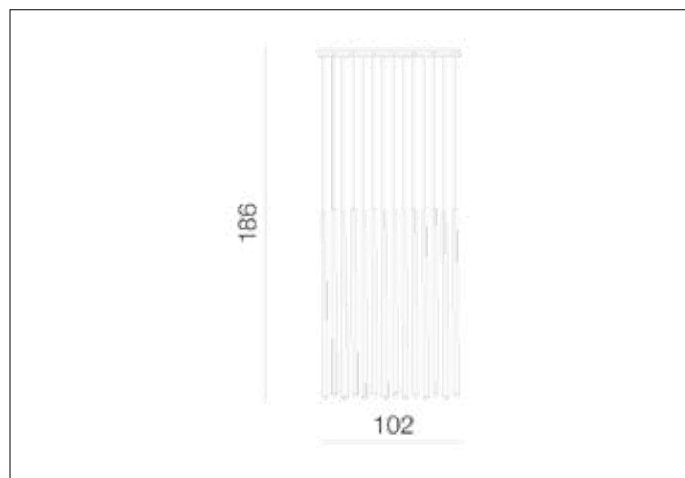

AZzardo[®]
 LIGHTING

 LOUISE 14 GO
 AZ3424, EAN 5901238434245

Dimensions height / width / length [cm] **Product Specifications**

Product	186 x 102 x 10
Mounting inlet:	N/A x N/A x N/A
Ceiling base:	4 x 102 x 10
Shades	75 x 2 x N/A

Line	DECORATIVE
Type	Pendant
Type of track	N/A
Colour	Gold
Material	Metal / Acryl
Light source	14
Type of socket	LED INTEGRATED
Lumens	2800
Kelvins	3000
Beam angle	N/A
Dimmable	N/A
CCT	N/A
RGB	N/A
RA	N/A
App remote control	N/A
Remote control	N/A
Voltage	230V
Power	45W
Switch location	N/A
Protection class	IP20
Tilt	N/A
Rotation	N/A

Shipping info height / width / length [cm]

BOX 1:	10 x 159 x 42
BOX 2:	N/A x N/A x N/A
BOX 3:	N/A x N/A x N/A
Net weight [kg]	7,1
Gross weight [kg]	7,9

Energy efficiency

Azzardo Sp. z o.o.
 ul. Strzeszyńska 33 60-479 Poznań,
 NIP: 929-185-75-07