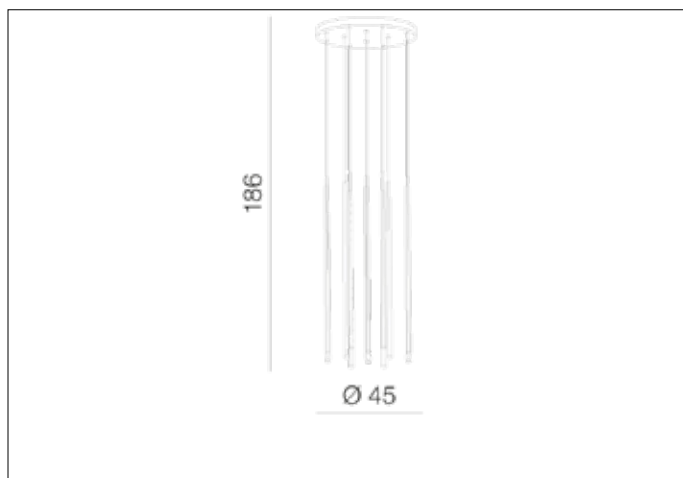

AZzardo[®]
LIGHTING

LOUISE 12 CH
AZ3422, EAN 5901238434221

Dimensions height / width / length [cm] Product Specifications

Product	186 x 45 x N/A
Mounting inlet:	N/A x N/A x N/A
Ceiling base:	4 x 45 x N/A
Shades	75 x 2 x N/A

Line	DECORATIVE
Type	Pendant
Type of track	N/A
Colour	Chrome
Material	Metal / Acryl
Light source	12
Type of socket	LED INTEGRATED
Lumens	2400
Kelvins	3000
Beam angle	N/A
Dimmable	N/A
CCT	N/A
RGB	N/A
RA	N/A
App remote control	N/A
Remote control	N/A
Voltage	230V
Power	36W
Switch location	N/A
Protection class	IP20
Tilt	N/A
Rotation	N/A

Shipping info height / width / length [cm]

BOX 1:	10 x 130 x 52
BOX 2:	N/A x N/A x N/A
BOX 3:	N/A x N/A x N/A
Net weight [kg]	6,6
Gross weight [kg]	7,3

Energy efficiency

Azzardo Sp. z o.o.
ul. Strzeszyńska 33 60-479 Poznań,
NIP: 929-185-75-07