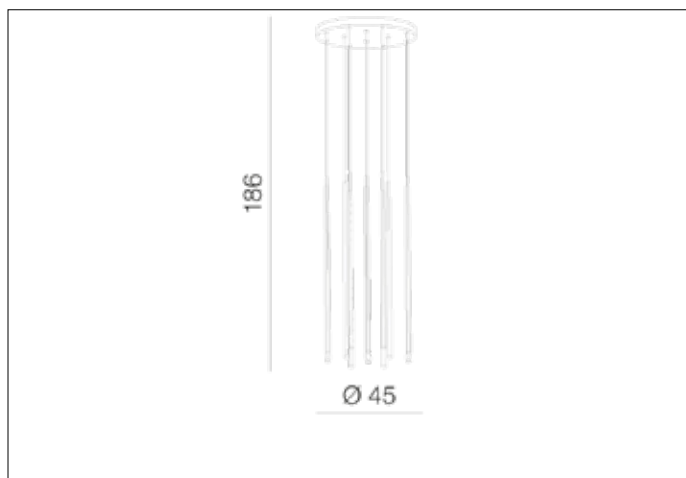

**AZzardo**<sup>®</sup>  
LIGHTING

LOUISE 12 GO  
AZ3420, EAN 5901238434207

## Dimensions height / width / length [cm] Product Specifications

Product	186 x 45 x N/A
Mounting inlet:	N/A x N/A x N/A
Ceiling base:	4 x 45 x N/A
Shades	75 x 2 x N/A

Line	DECORATIVE
Type	Pendant
Type of track	N/A
Colour	Gold
Material	Metal / Acryl
Light source	12
Type of socket	LED INTEGRATED
Lumens	2400
Kelvins	3000
Beam angle	N/A
Dimmable	N/A
CCT	N/A
RGB	N/A
RA	N/A
App remote control	N/A
Remote control	N/A
Voltage	230V
Power	36W
Switch location	N/A
Protection class	IP20
Tilt	N/A
Rotation	N/A

## Shipping info height / width / length [cm]

BOX 1:	10 x 130 x 52
BOX 2:	N/A x N/A x N/A
BOX 3:	N/A x N/A x N/A
Net weight [kg]	6,6
Gross weight [kg]	7,3