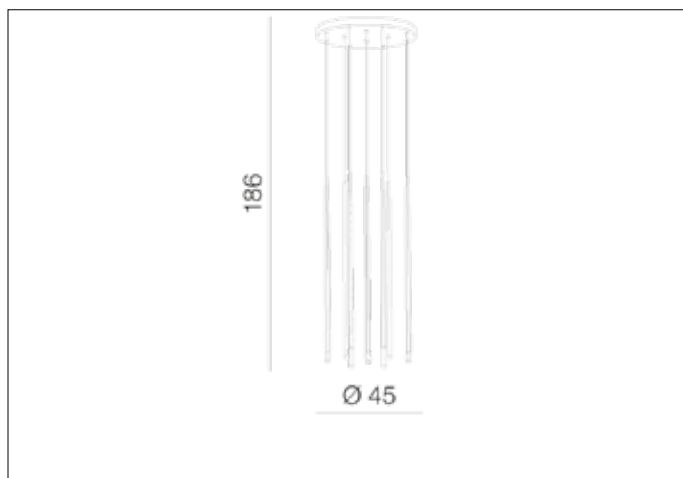

AZzardo[®]
LIGHTING

LOUISE 12 BK

AZ3419, EAN 5901238434191

Dimensions height / width / length [cm] Product Specifications

Product	186 x 45 x N/A
Mounting inlet:	N/A x N/A x N/A
Ceiling base:	4 x 45 x N/A
Shades	75 x 2 x N/A

Line	DECORATIVE
Type	Pendant
Type of track	N/A
Colour	Black
Material	Metal / Acryl
Light source	12
Type of socket	LED INTEGRATED
Lumens	2400
Kelvins	3000
Beam angle	N/A
Dimmable	N/A
CCT	N/A
RGB	N/A
RA	N/A
App remote control	N/A
Remote control	N/A
Voltage	230V
Power	36W
Switch location	N/A
Protection class	IP20
Tilt	N/A
Rotation	N/A

Shipping info height / width / length [cm]

BOX 1:	10 x 130 x 52
BOX 2:	N/A x N/A x N/A
BOX 3:	N/A x N/A x N/A
Net weight [kg]	6,6
Gross weight [kg]	7,3

Energy efficiency

Azzardo Sp. z o.o.
ul. Strzeszyńska 33 60-479 Poznań,
NIP: 929-185-75-07