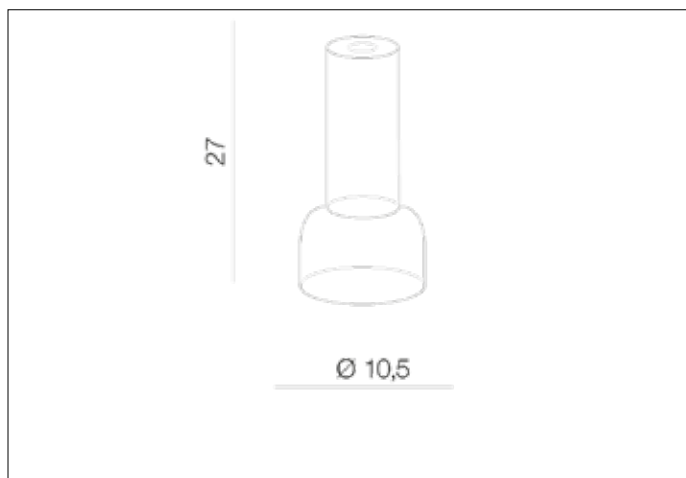

AZzardo[®]
LIGHTING

ZIKO GU10 GLASS CLEAR
AZ3416, EAN 5901238434160

Dimensions height / width / length [cm] Product Specifications

Product	27 x 10,5 x N/A
Mounting inlet:	N/A x N/A x N/A
Ceiling base:	N/A x N/A x N/A
Shades	N/A x N/A x N/A

Line	DECORATIVE
Type	Shade
Type of track	N/A
Colour	Clear
Material	Glass
Light source	N/A
Type of socket	N/A
Lumens	N/A
Kelvins	N/A
Beam angle	N/A
Dimmable	N/A
CCT	N/A
RGB	N/A
RA	N/A
App remote control	N/A
Remote control	N/A
Voltage	N/AV
Power	N/A
Switch location	N/A
Protection class	N/A
Tilt	N/A
Rotation	N/A

Shipping info height / width / length [cm]

BOX 1:	16 x 34 x 16
BOX 2:	N/A x N/A x N/A
BOX 3:	N/A x N/A x N/A
Net weight [kg]	0,23
Gross weight [kg]	0,43

Energy efficiency

N/A

Azzardo Sp. z o.o.
ul. Strzeszyńska 33 60-479 Poznań,
NIP: 929-185-75-07