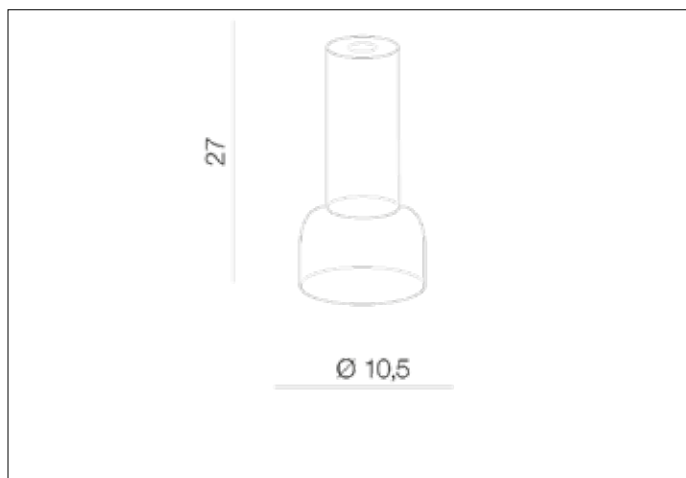

### Dimensions height / width / length [cm] Product Specifications

Product	27 x 10,5 x N/A
Mounting inlet:	N/A x N/A x N/A
Ceiling base:	N/A x N/A x N/A
Shades	N/A x N/A x N/A

Line	DECORATIVE
Type	Shade
Type of track	N/A
Colour	Smoky
Material	Glass
Light source	N/A
Type of socket	N/A
Lumens	N/A
Kelvins	N/A
Beam angle	N/A
Dimmable	N/A
CCT	N/A
RGB	N/A
RA	N/A
App remote control	N/A
Remote control	N/A
Voltage	N/AV
Power	N/A
Switch location	N/A
Protection class	N/A
Tilt	N/A
Rotation	N/A

### Shipping info height / width / length [cm]

BOX 1:	16 x 34 x 16
BOX 2:	N/A x N/A x N/A
BOX 3:	N/A x N/A x N/A
Net weight [kg]	0,23
Gross weight [kg]	0,43