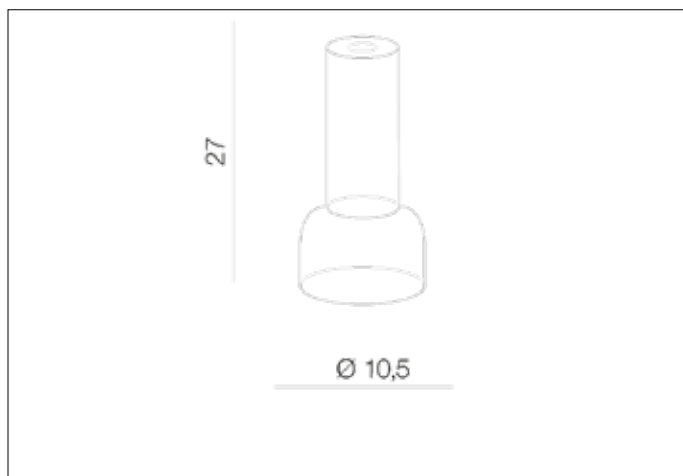

AZzardo[®]
LIGHTING

ZIKO GU10 GLASS YELLOW
AZ3413, EAN 5901238434139

Dimensions height / width / length [cm] Product Specifications

Product	27 x 10,5 x N/A
Mounting inlet:	N/A x N/A x N/A
Ceiling base:	N/A x N/A x N/A
Shades	N/A x N/A x N/A

Line	DECORATIVE
Type	Shade
Type of track	N/A
Colour	Yellow
Material	Glass
Light source	N/A
Type of socket	N/A
Lumens	N/A
Kelvins	N/A
Beam angle	N/A
Dimmable	N/A
CCT	N/A
RGB	N/A
RA	N/A
App remote control	N/A
Remote control	N/A
Voltage	N/AV
Power	N/A
Switch location	N/A
Protection class	N/A
Tilt	N/A
Rotation	N/A

Shipping info height / width / length [cm]

BOX 1:	16 x 34 x 16
BOX 2:	N/A x N/A x N/A
BOX 3:	N/A x N/A x N/A
Net weight [kg]	0,23
Gross weight [kg]	0,43

Energy efficiency

N/A

Azzardo Sp. z o.o.
ul. Strzeszyńska 33 60-479 Poznań,
NIP: 929-185-75-07