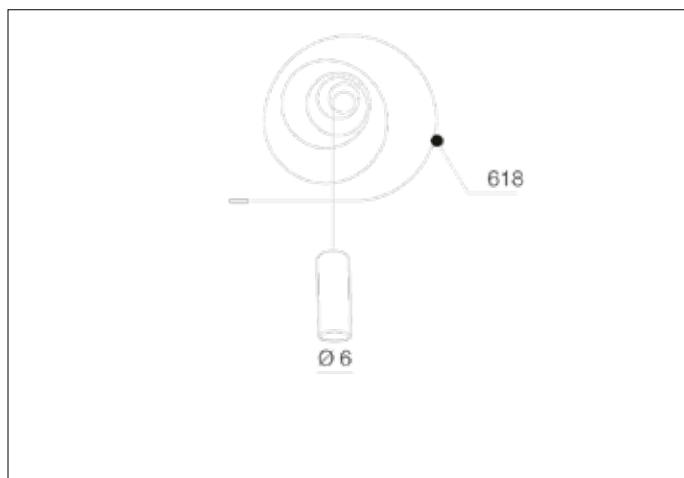

**AZzardo**<sup>®</sup>  
LIGHTING

ZIKO GU10 6 METERS BLACK  
AZ3412, EAN 5901238434122

## Dimensions height / width / length [cm] Product Specifications

Product	618 x 6 x N/A
Mounting inlet:	N/A x N/A x N/A
Ceiling base:	N/A x N/A x N/A
Shades	18 x 6 x N/A

Line	DECORATIVE
Type	Component
Type of track	N/A
Colour	Black
Material	Aluminium
Light source	1
Type of socket	GU10
Lumens	N/A
Kelvins	N/A
Beam angle	N/A
Dimmable	N/A
CCT	N/A
RGB	N/A
RA	N/A
App remote control	N/A
Remote control	N/A
Voltage	230V
Power	max LED 35W
Switch location	N/A
Protection class	IP20
Tilt	N/A
Rotation	N/A

## Shipping info height / width / length [cm]

BOX 1:	23 x 10 x 10
BOX 2:	N/A x N/A x N/A
BOX 3:	N/A x N/A x N/A
Net weight [kg]	0,6
Gross weight [kg]	0,7