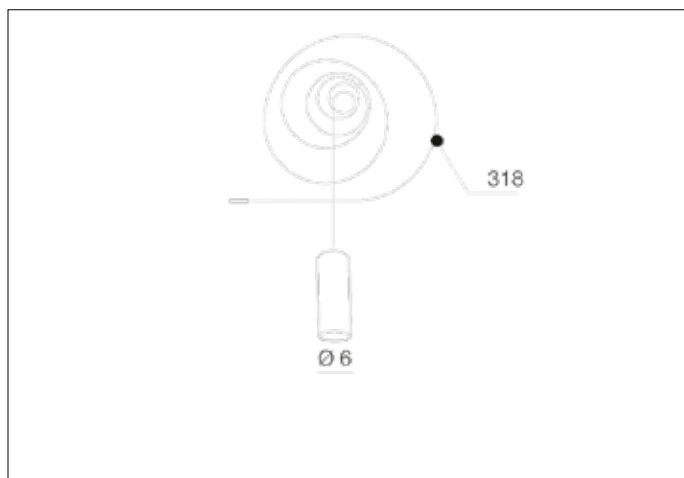

AZzardo[®]
LIGHTING

ZIKO GU10 3 METERS BLACK
AZ3411, EAN 5901238434115

Dimensions height / width / length [cm] Product Specifications

Product	318 x 6 x N/A
Mounting inlet:	N/A x N/A x N/A
Ceiling base:	N/A x N/A x N/A
Shades	18 x 6 x N/A

Line	DECORATIVE
Type	Component
Type of track	N/A
Colour	Black
Material	Aluminium
Light source	1
Type of socket	GU10
Lumens	N/A
Kelvins	N/A
Beam angle	N/A
Dimmable	N/A
CCT	N/A
RGB	N/A
RA	N/A
App remote control	N/A
Remote control	N/A
Voltage	230V
Power	max LED 35W
Switch location	N/A
Protection class	IP20
Tilt	N/A
Rotation	N/A

Shipping info height / width / length [cm]

BOX 1:	23 x 10 x 10
BOX 2:	N/A x N/A x N/A
BOX 3:	N/A x N/A x N/A
Net weight [kg]	0,47
Gross weight [kg]	0,55

Energy efficiency

N/A

Azzardo Sp. z o.o.
ul. Strzeszyńska 33 60-479 Poznań,
NIP: 929-185-75-07