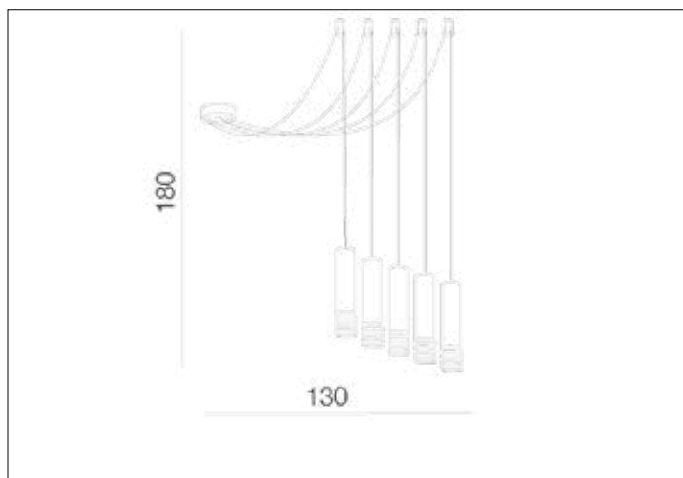

**AZzardo**<sup>®</sup>  
LIGHTING

LOCUS L PENDANT 5 CHA  
AZ3407, EAN 5901238434078

## Dimensions height / width / length [cm] Product Specifications

Product	180 x 130 x 130
Mounting inlet:	N/A x N/A x N/A
Ceiling base:	5 ~ 4 x 10 ~ 2 x N/A
Shades	26 x 6,4 x N/A

Line	DECORATIVE
Type	Pendant
Type of track	N/A
Colour	Champagne
Material	Metal
Light source	5
Type of socket	GU10
Lumens	N/A
Kelvins	N/A
Beam angle	N/A
Dimmable	N/A
CCT	N/A
RGB	N/A
RA	N/A
App remote control	N/A
Remote control	N/A
Voltage	230V
Power	max LED 35W
Switch location	N/A
Protection class	IP20
Tilt	N/A
Rotation	N/A

## Shipping info height / width / length [cm]

BOX 1:	17 x 51 x 59
BOX 2:	N/A x N/A x N/A
BOX 3:	N/A x N/A x N/A
Net weight [kg]	5,4
Gross weight [kg]	6